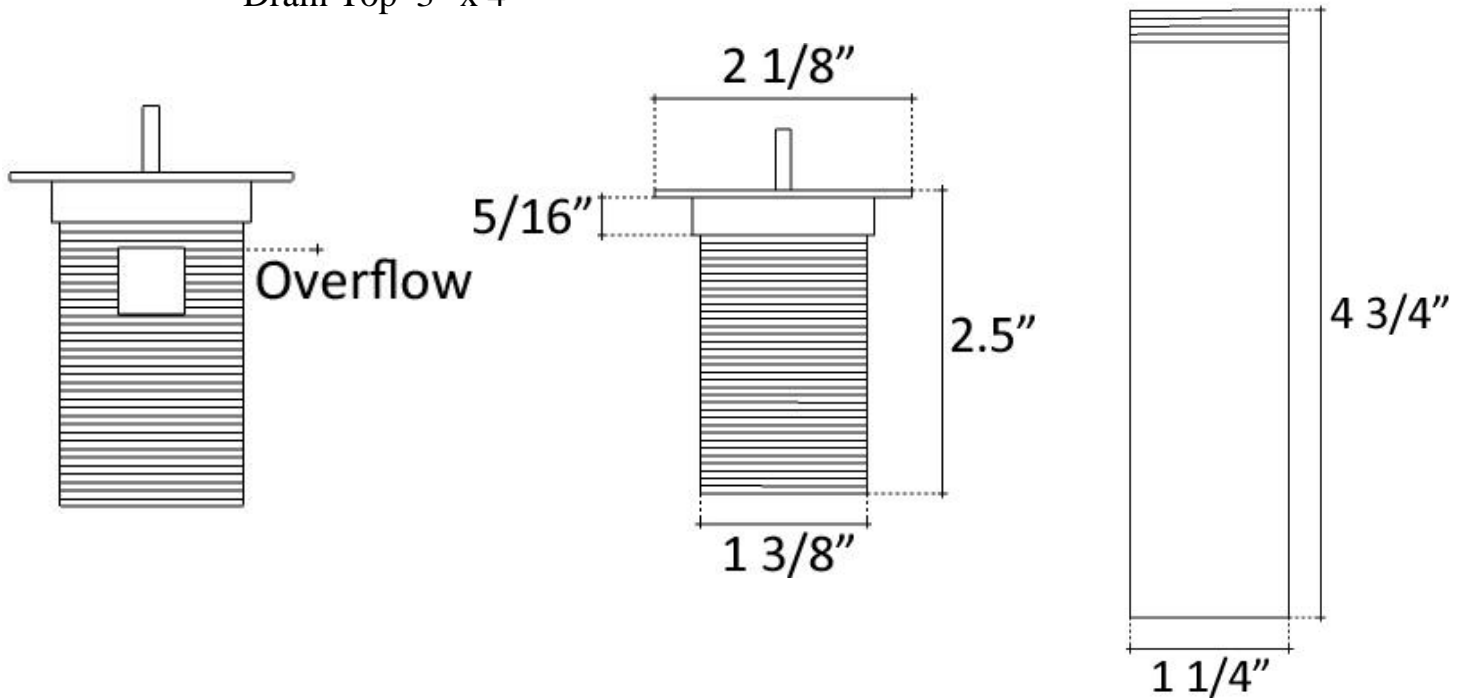

**Available Finishes:
(Drain Top Only)**

DB	Dark Bronze
WC	Weathered Copper
PN	Polished Nickel
SN	Satin Nickel
PW	Pewter

Drain Top 3" x 4"