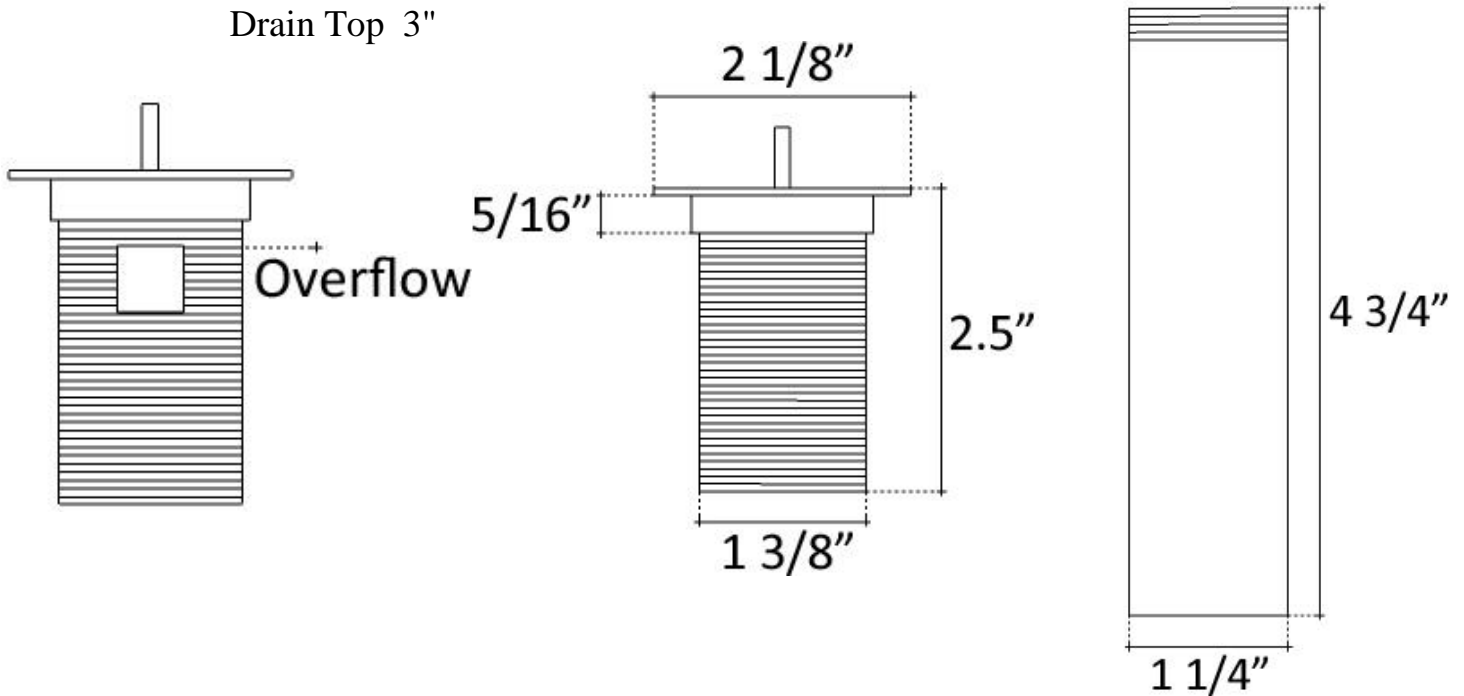

**Available Finishes:
(Drain Top Only)**

PS	Polished Stainless Steel
SS	Satin Stainless Steel