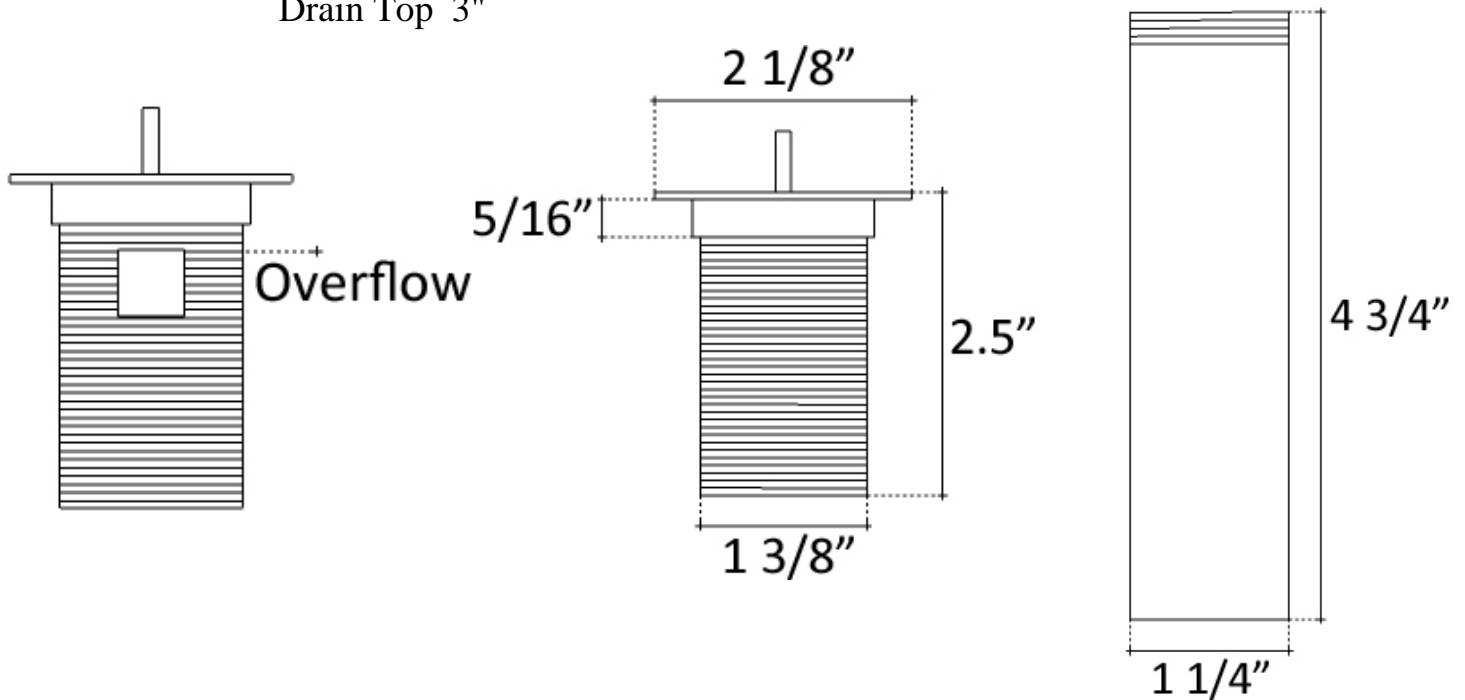

**Available Finishes:
(Drain Top Only)**

DB	Dark Bronze
WC	Weathered Copper
PN	Polished Nickel
SN	Satin Nickel
PW	Pewter

Drain Top 3"