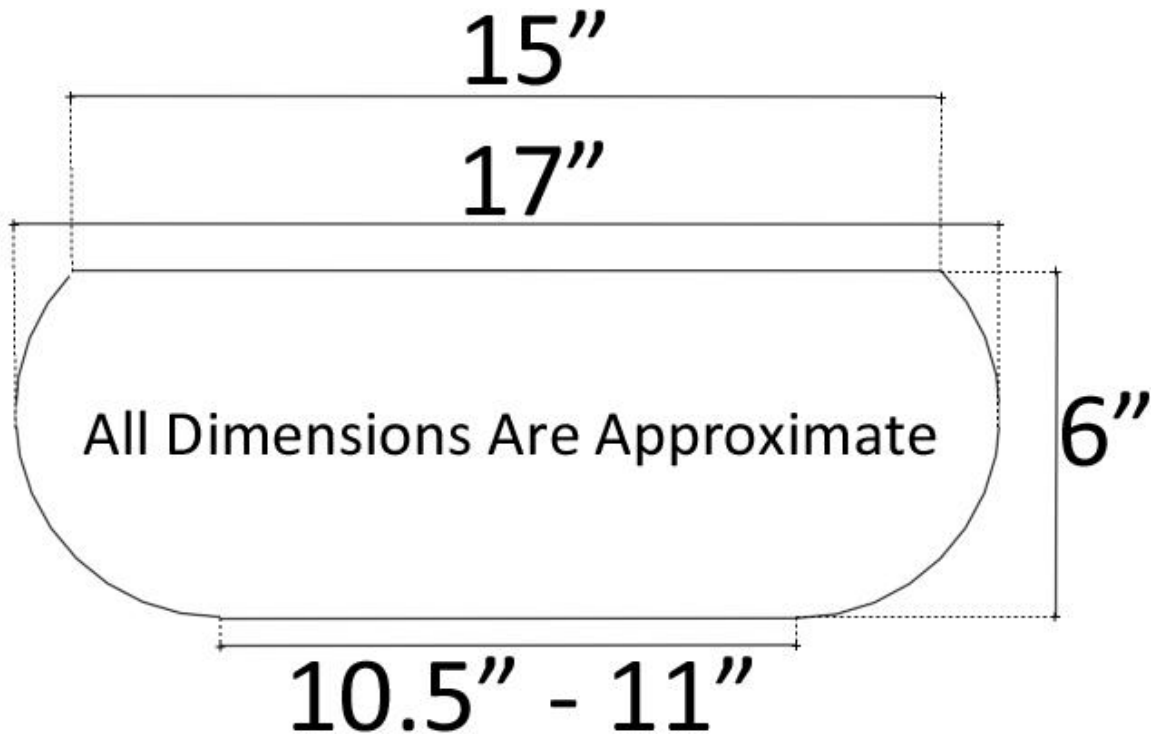

**Description:**

- Vessel Mount
- Handcrafted Porcelain  
Each sink has variations in size, finish, and textures  
Because of the hand made nature of each sink,  
expect imperfections and variations

**Available Finishes:**

DIMENSIONS WILL VARY. **DO NOT** use this sheet as a guide for countertop cuts.