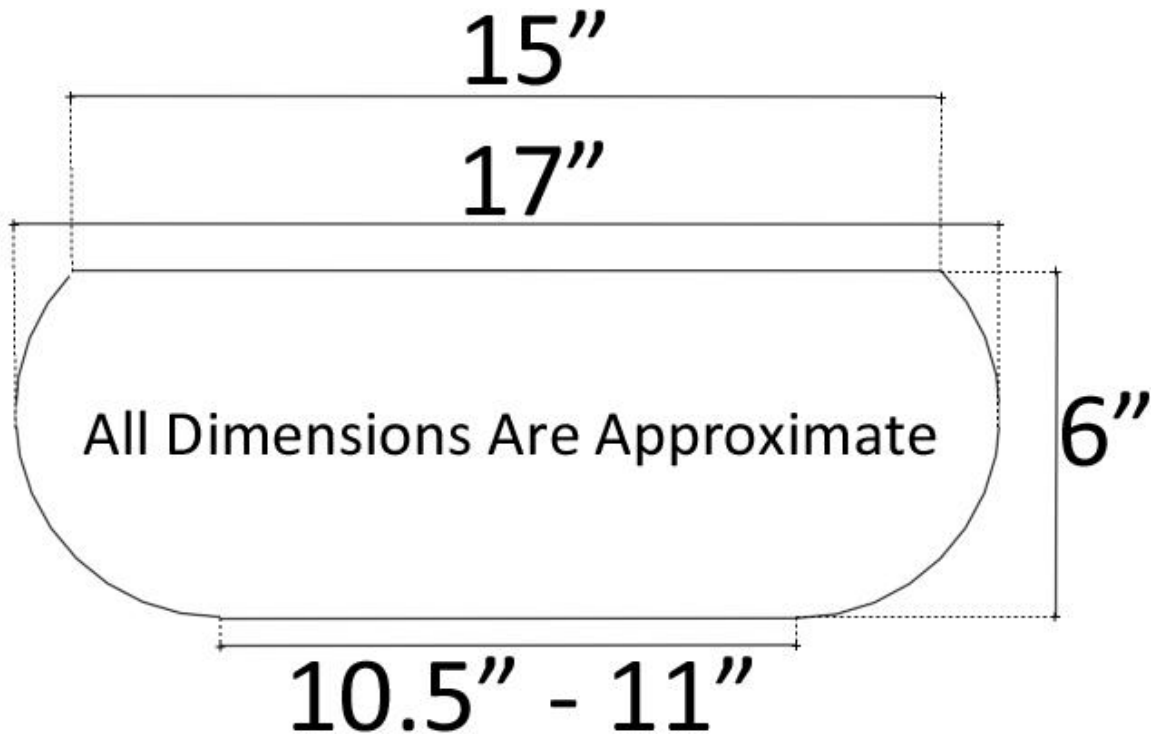

**Description:**

- Vessel Mount
- Handcrafted Porcelain  
Each sink has variations in size, finish, and textures  
Because of the hand made nature of each sink,  
expect imperfections and variations

**Available Finishes:**

<b>B</b>	Bronze Glaze
<b>W</b>	White Glaze

**Available Drains:**

<b>D004</b>	Grid Strainer
<b>D005</b>	Lift and Turn
<b>D006</b>	Pop-up w/ horizontal lift rod
<b>D101</b> <b>- D720</b>	Decorative Drain

**DIMENSIONS WILL VARY. DO NOT** use this sheet as a guide for countertop cuts.