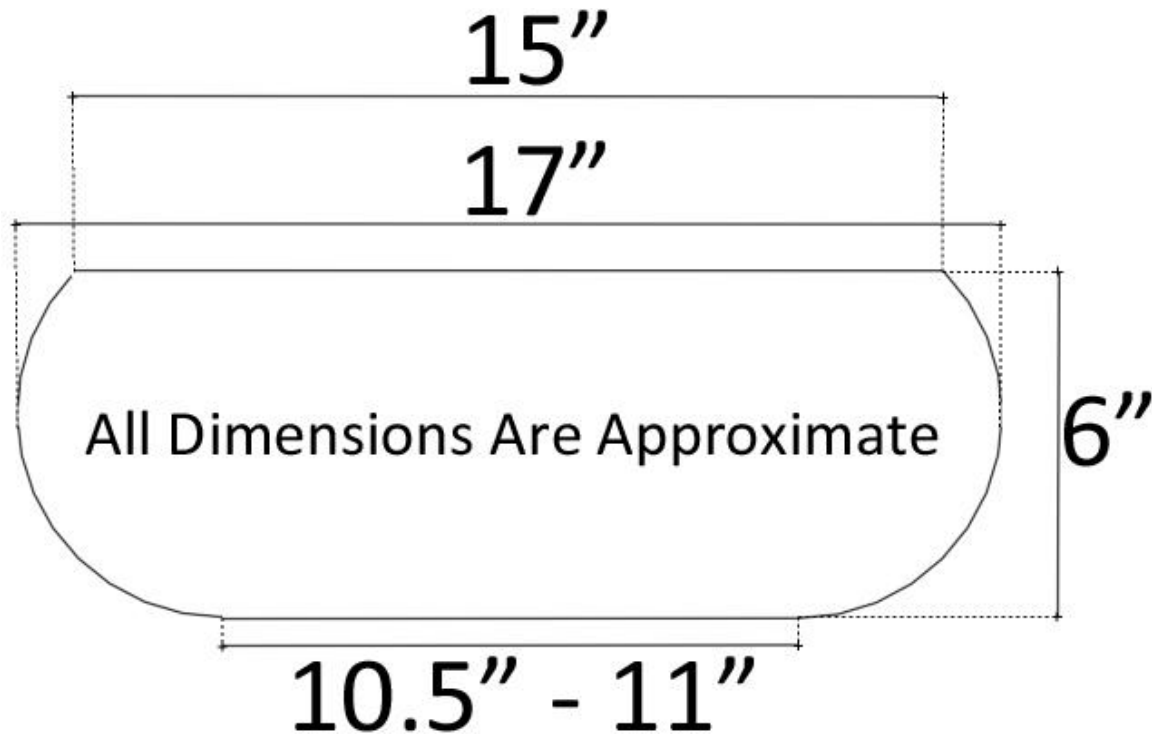

Description:

- Vessel Mount
- Handcrafted Porcelain
Each sink has variations in size, finish, and textures
Because of the hand made nature of each sink,
expect imperfections and variations

Available Finishes:

B	Bronze Glaze
W	White Glaze

Available Drains:

D004	Grid Strainer
D005	Lift and Turn
D006	Pop-up w/ horizontal lift rod
D101 - D720	Decorative Drain

DIMENSIONS WILL VARY. DO NOT use this sheet as a guide for countertop cuts.