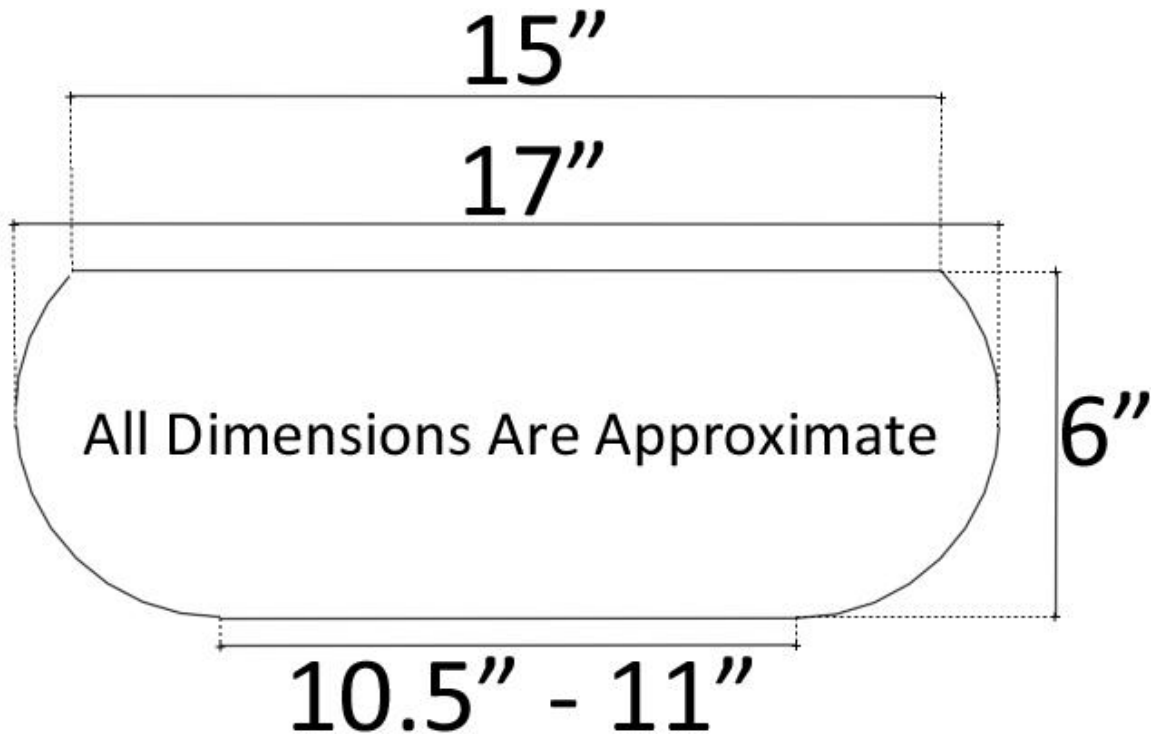

Description:

- Vessel Mount
- Handcrafted Porcelain
- Each sink has variations in size, finish, and textures
- Because of the hand made nature of each sink, expect imperfections and variations

Available Finishes:

W	White Glaze
----------	-------------

Available Drains:

D004	Grid Strainer
D005	Lift and Turn
D006	Pop-up w/ horizontal lift rod
D101 - D720	Decorative Drain

DIMENSIONS WILL VARY. DO NOT use this sheet as a guide for countertop cuts.