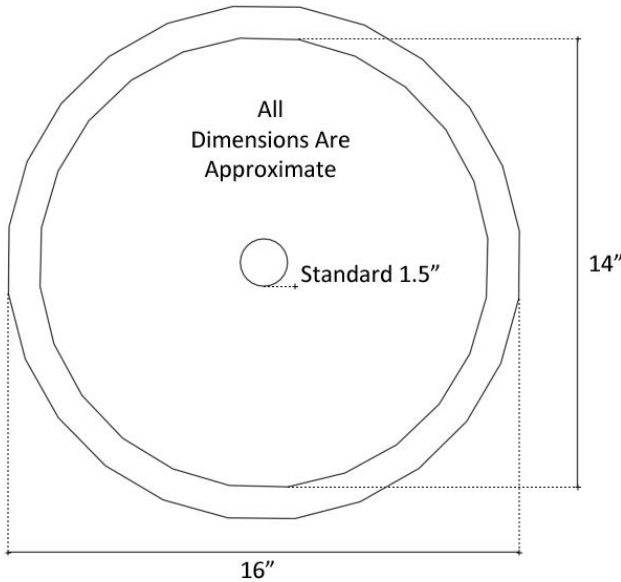

V007

SMALL ROUND MOSAIC

DETAILS

Mosaic Interior

Installation Type: Drop In or Undermount

AVAILABLE FINISHES (RIM)

DB	Dark Bronze	Drain Flange grouted into place, tail piece and parts are shipped with sink.
WC	Weathered Copper	
PN	Polished Nickel	
SN	Satin Nickel	
UM	Undermount	

SPECIFY WHEN ORDERING

A	Single Color
AR	Single Color Random
B	Polka Dot
C	Star
D	Swirl
E	Windows
F	Confetti
FR	Random Confetti
G	Stripes

Tile Color By Number

Numbers are grouped by height. Only choose tiles with same height.	
1-12	Venetian Glass (call for pricing)
13-17	Tumbled Stone
18-20	Mother of Pearl

AVAILABLE DRAINS

D004	Grid Strainer
D005	Lift & Turn
D006	Pop-up w/ lift rod
D101-D720	Decorative Drains

INSTALLATION

Drain should be installed first.

DROP-IN: Cut opening large enough for the sink to be "dropped in" to countertop.

UNDERMOUNT: Cuts in countertop are up to the discretion of the installer. Clips or other installation method must be provided by the fabricator/installer.

Use 100% silicone to adhere sink to countertop.

CARE

Clean with mild soap. No abrasive chemicals

WARRANTY

Linkasink warranties our product to be free from manufacturing defect for the life of the product. Warranty does not cover abuse.

DIMENSIONS WILL VARY

DO NOT use this sheet as a guide for countertop cuts. Due to the handmade nature of each product, templates are not provided.