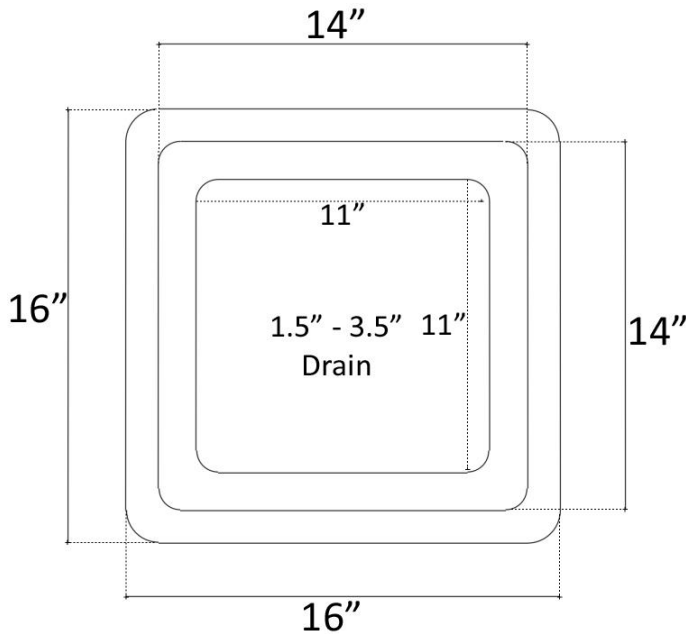

## Tile Color By Number

Numbers are grouped by height. Only choose tiles with same height.

<b>1-12</b>	Venetian Glass (call for pricing)
<b>13-17</b>	Tumbled Stone
<b>18-20</b>	Mother of Pearl

## INSTALLATION

Drain should be installed first.

**DROP-IN:** Cut opening large enough for the sink to be "dropped in" to countertop.

**UNDERMOUNT:** Cuts in countertop are up to the discretion of the installer. Clips or other installation method must be provided by the fabricator/installer.

## DIMENSIONS WILL VARY

**DO NOT** use this sheet as a guide for countertop cuts. Due to the handmade nature of each product, templates are not provided.

All Dimensions Are Approximate

6"