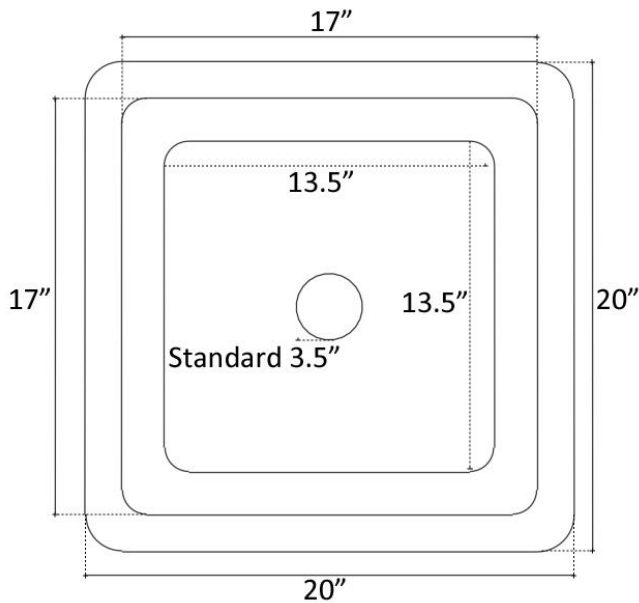

1-12	Venetian Glass (call for pricing)
13-17	Tumbled Stone
18-20	Mother of Pearl

AVAILABLE DRAINS

D001	2" Bar Drain
D003	3.5" Basket Strainer
D004	Grid Strainer
D005	Lift & Turn
D006	Pop-up w/ lift rod
D007	Disposal Flange

INSTALLATION

Drain should be installed first.

DROP-IN: Cut opening large enough for the sink to be "dropped in" to countertop.

UNDERMOUNT: Cuts in countertop are up to the discretion of the installer. Clips or other installation method must be provided by the fabricator/installer.

DIMENSIONS WILL VARY

DO NOT use this sheet as a guide for countertop cuts. Due to the handmade nature of each product, templates are not provided.