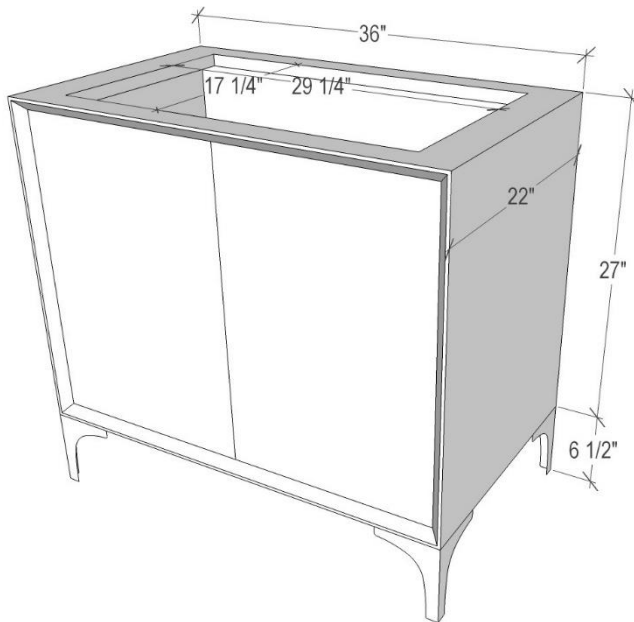

VAN36B-007

36" BLACK MOTHER OF PEARL WITH COACH VANITY

DETAILS

Hand Applied Mother of Pearl
 1" Plywood Construction
 Gloss Finish
 Full 3/4" Finished Back
 Adjustable Interior Shelf
 3 Way Adjustable European Soft Close Hinges
 Multiple Leg Height Options

HARDWARE AND LEG FINISH OPTIONS

PB	Polished Brass
SB	Satin Brass
PN	Polished Nickel
SN	Satin Nickel
BC	Black

36" VANITY TOP OPTIONS

(See Vanity Top Spec Sheet for Details)

Outside Diameter W 36" D 22" H 1.5" Includes 4" Backlash

VT36B-00	No Sink Cutout with No Faucet Holes
VT36B-01	18" x 12" Sink Cutout with 1 Faucet Hole
VT36B-03	18" x 12" Sink Cutout with 3 Faucet Holes

CARE

Clean with mild soap. No abrasive chemicals

WARRANTY