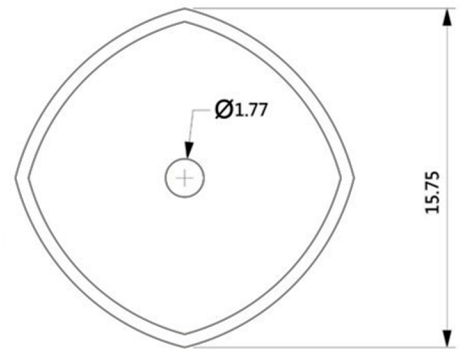

Specification Sheet

Ares 16" Vanity

ALL MEASUREMENTS IN INCHES

BASIN SIDE VIEW

BASIN TOP VIEW

ALL DIMENSIONS & SPECIFICATIONS ARE APPROXIMATE & SUBJECT TO CHANGE WITHOUT NOTICE.