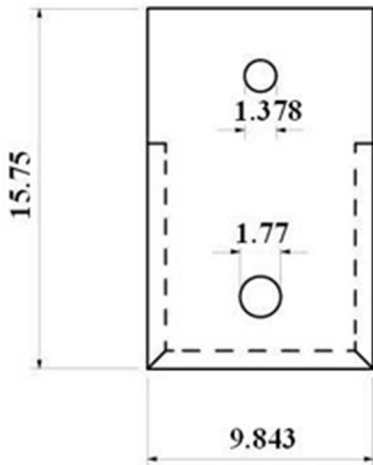

Specification Sheet

Ares 16" Vanity

ALL MEASUREMENTS IN INCHES

BASIN SIDE VIEW

BASIN TOP VIEW

ALL DIMENSIONS & SPECIFICATIONS ARE APPROXIMATE & SUBJECT TO CHANGE WITHOUT NOTICE.