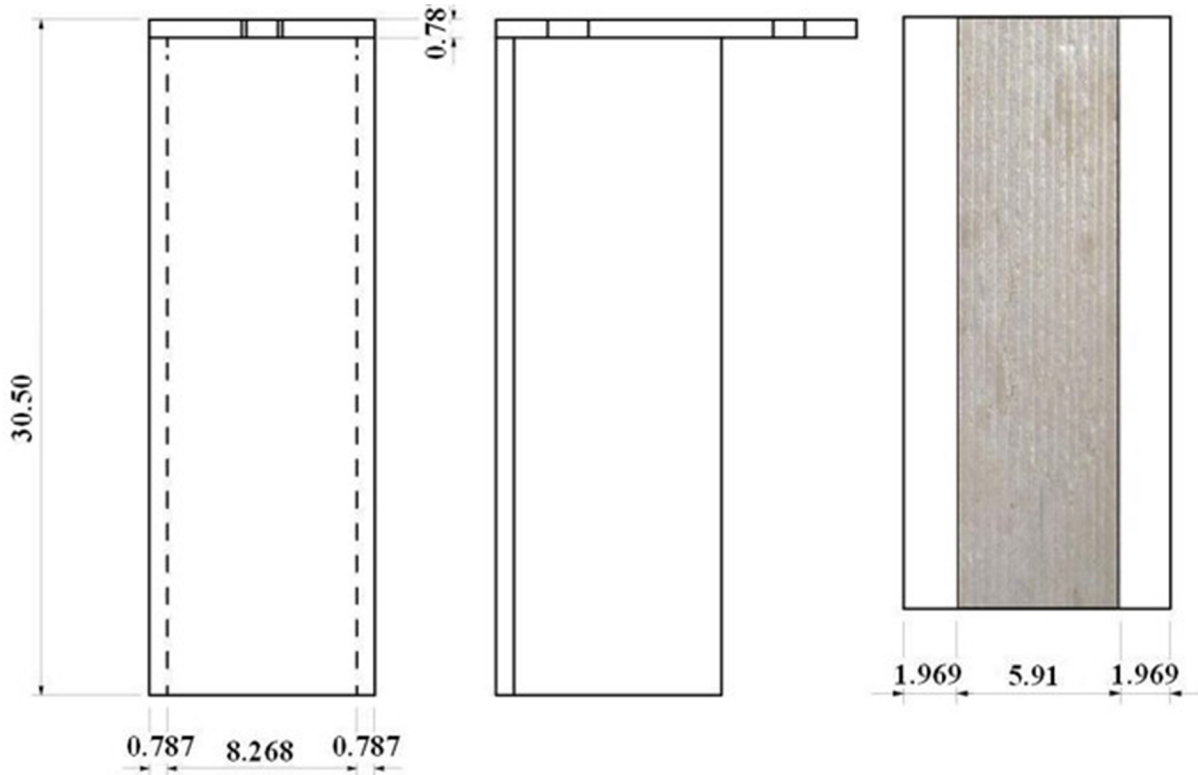

Specification Sheet

Ares 16" Vanity

ALL MEASUREMENTS IN INCHES

BASIN SIDE VIEW

BASIN TOP VIEW

ALL DIMENSIONS & SPECIFICATIONS ARE APPROXIMATE & SUBJECT TO CHANGE WITHOUT NOTICE.