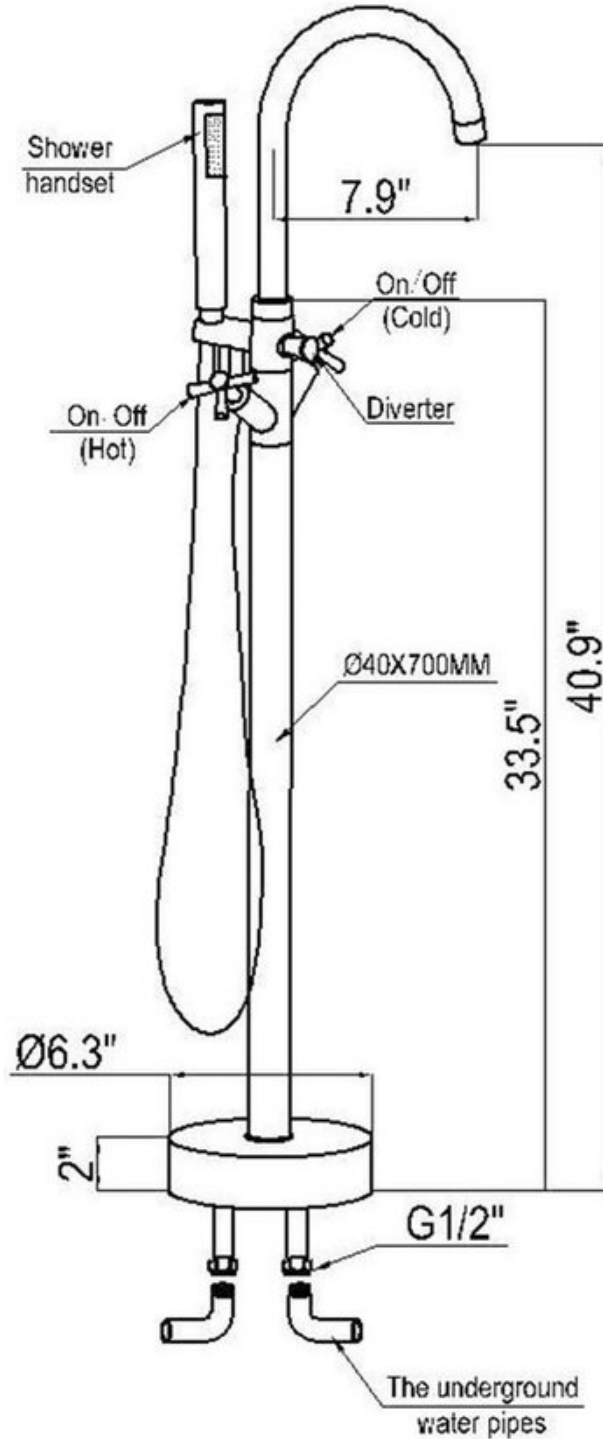

Specification Sheet

Eilat 2009 Double Handle Tub Filler w/Hand Shower

UNIT: INCHES

ALL DIMENSIONS & SPECIFICATIONS ARE APPROXIMATE & SUBJECT TO CHANGE WITHOUT NOTICE.