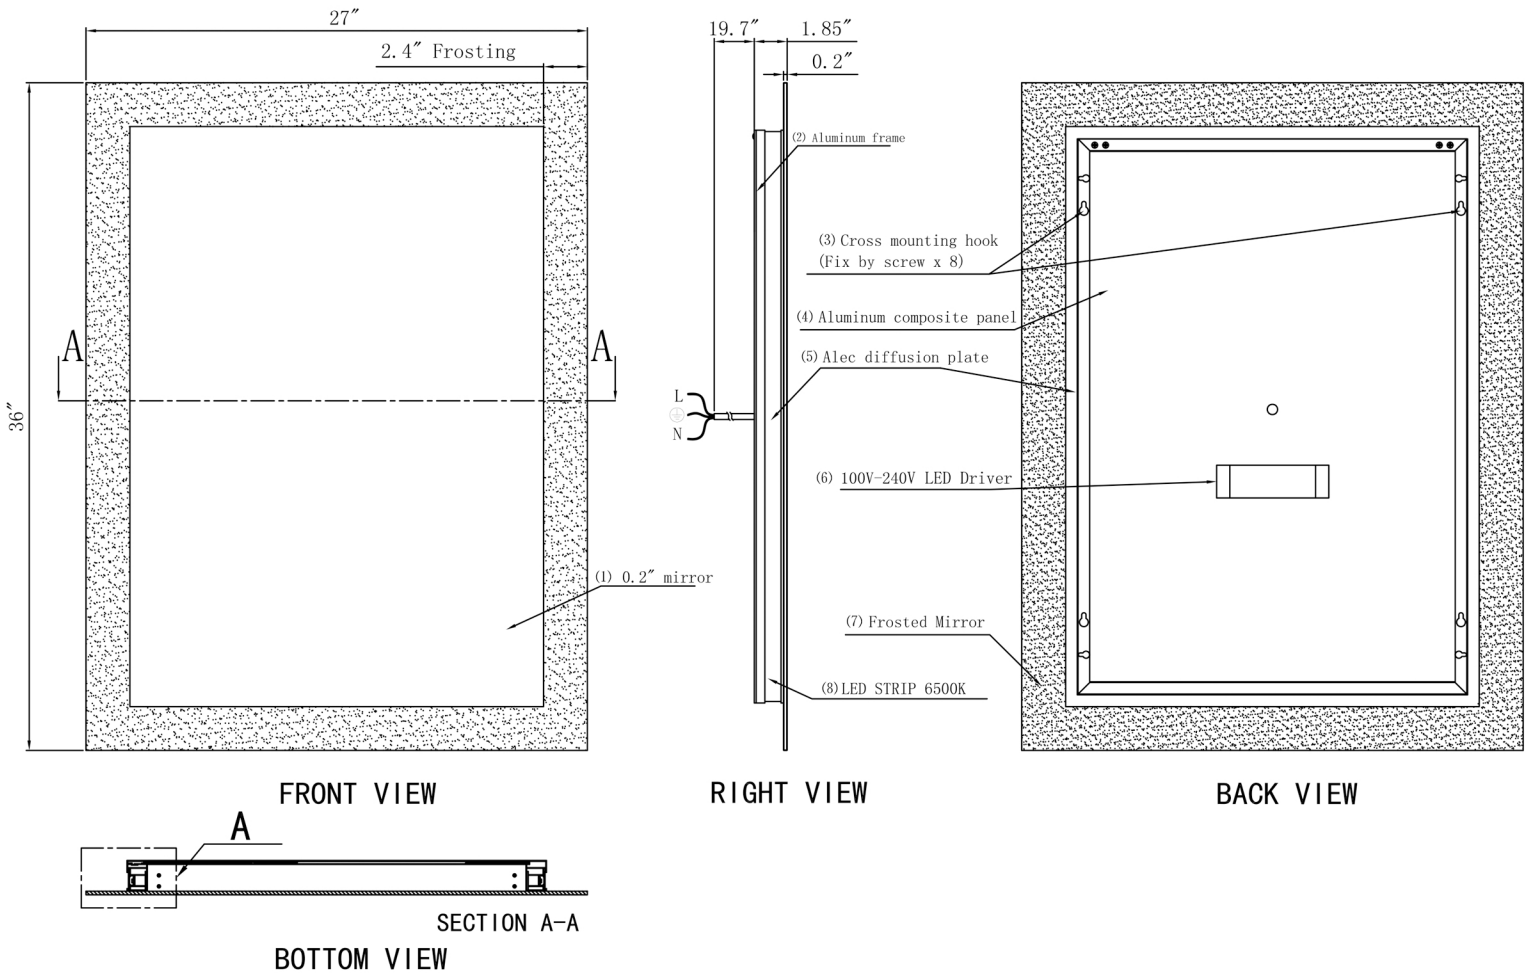

Specification Sheet

Encore BLU101 36" LED Mirror

MODEL: 101C

 ALL DIMENSIONS & SPECIFICATIONS
ARE APPROXIMATE & SUBJECT TO
CHANGE WITHOUT NOTICE.