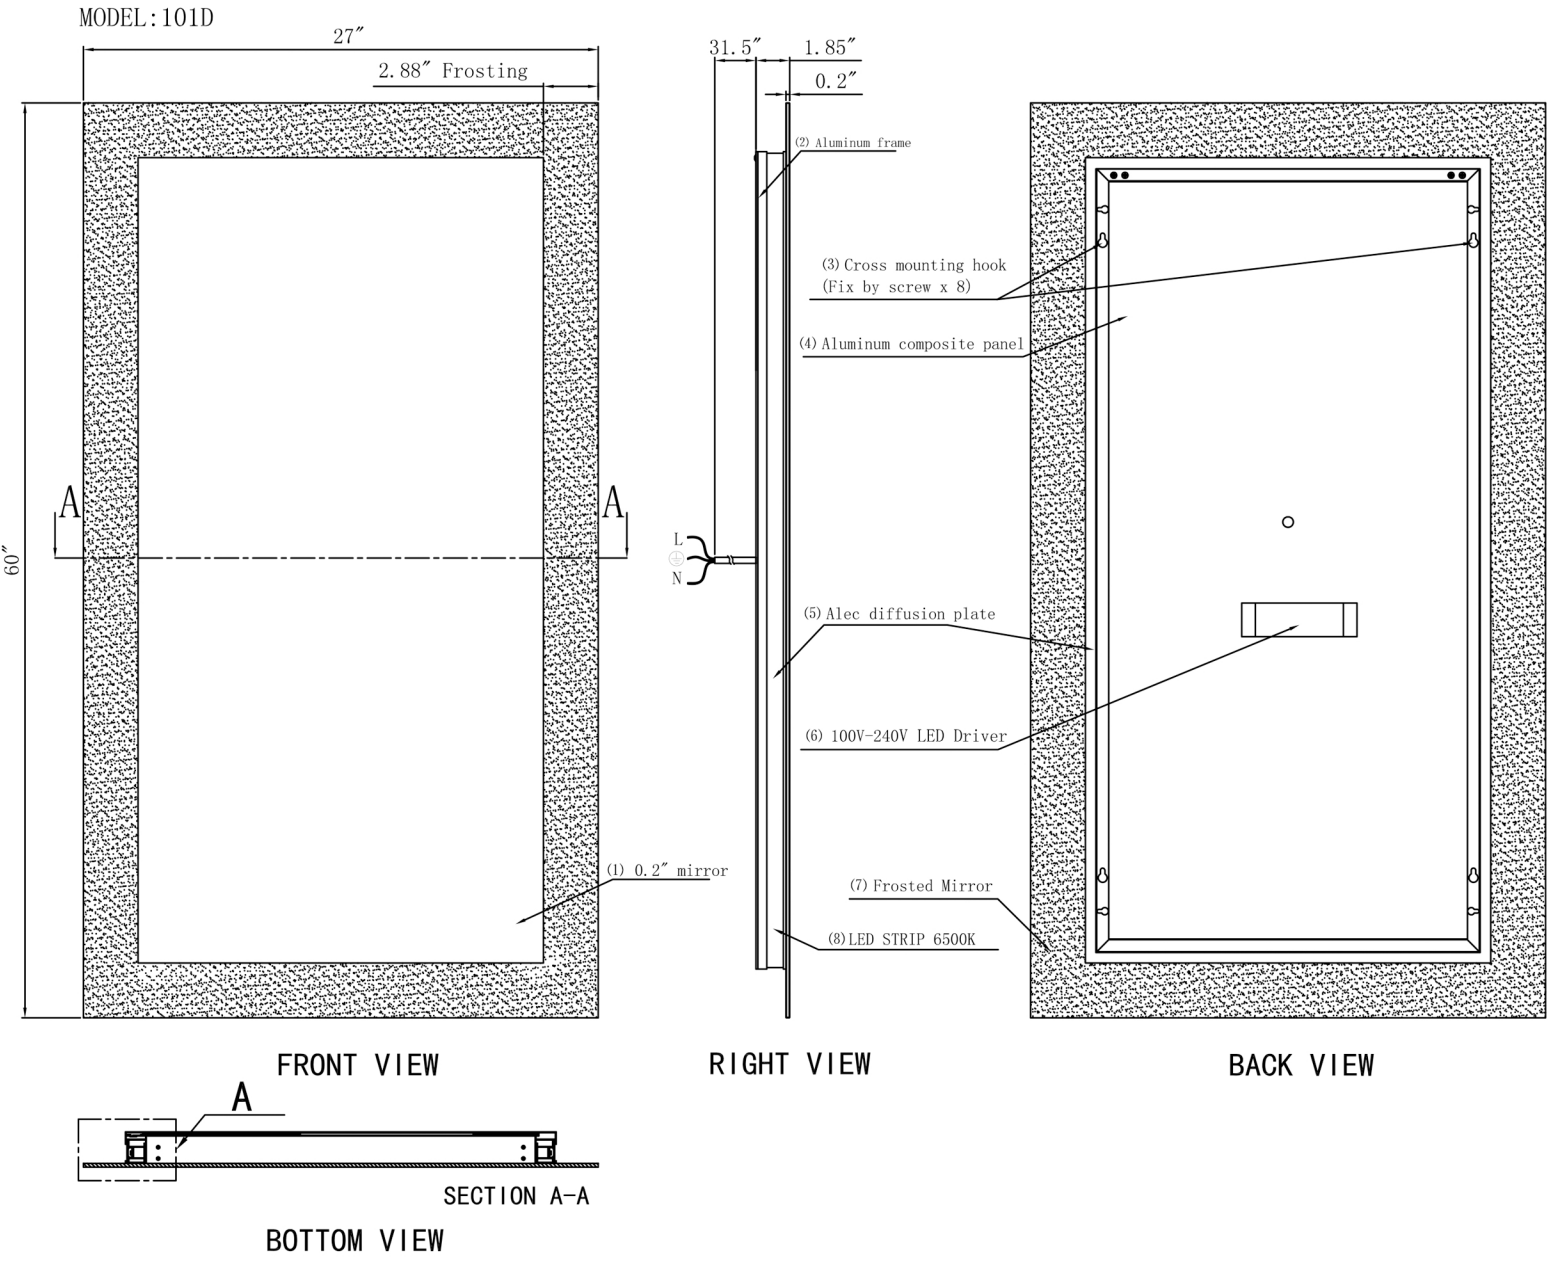

# Specification Sheet

## Encore BLU101 60" LED Mirror

 ALL DIMENSIONS & SPECIFICATIONS ARE APPROXIMATE & SUBJECT TO CHANGE WITHOUT NOTICE.