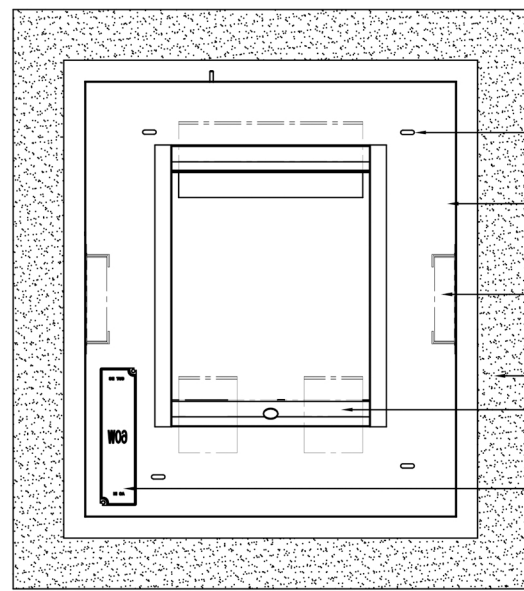

## Encore BLU102 24" LED Mirror

MODEL : 102A

FRONT VIEW

RIGHT VIEW

BACK VIEW

 ALL DIMENSIONS & SPECIFICATIONS ARE APPROXIMATE & SUBJECT TO CHANGE WITHOUT NOTICE.