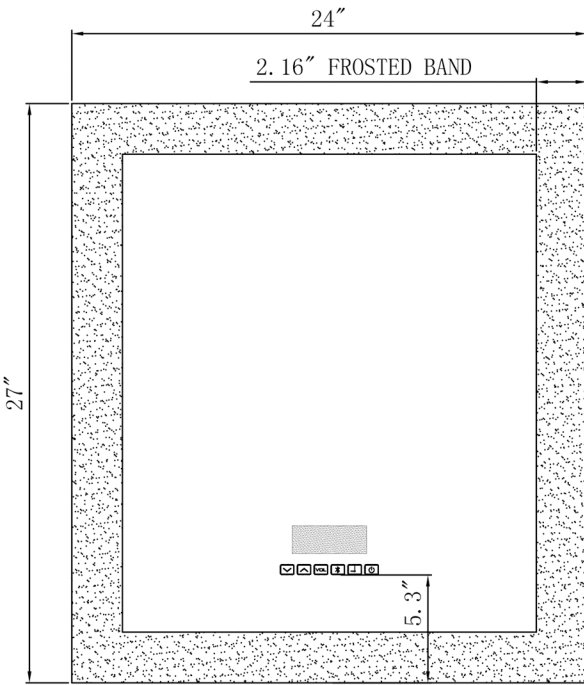

# Specification Sheet

## Encore BLU102 24" LED Mirror

MODEL : 102A

FRONT VIEW

RIGHT VIEW

BACK VIEW

 ALL DIMENSIONS & SPECIFICATIONS ARE APPROXIMATE & SUBJECT TO CHANGE WITHOUT NOTICE.