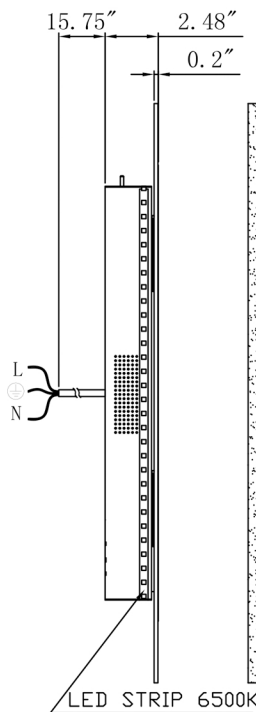

## Encore BLU102 24" LED Mirror

MODEL : 102A

FRONT VIEW

RIGHT VIEW

BACK VIEW

 ALL DIMENSIONS & SPECIFICATIONS ARE APPROXIMATE & SUBJECT TO CHANGE WITHOUT NOTICE.