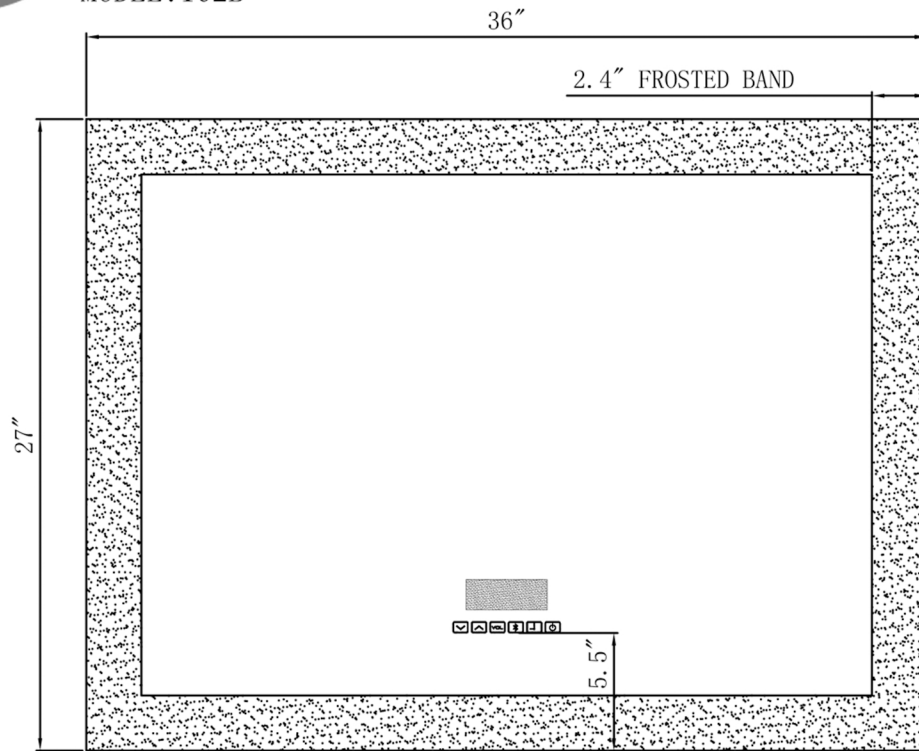

Specification Sheet

Encore BLU102 36" LED Mirror

MODEL : 102B

FRONT VIEW

RIGHT VIEW

- HANGING HOLE
- White powder coating Metal Chassis
- Bluetooth stereo speaker 1X2
- 0.2" mirror
- J-HOOK
- 100-240V LED DRIVER

BACK VIEW

ALL DIMENSIONS & SPECIFICATIONS ARE APPROXIMATE & SUBJECT TO CHANGE WITHOUT NOTICE.