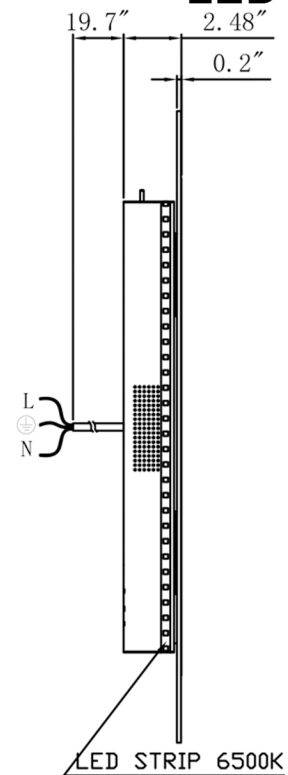

Specification Sheet

Encore BLU102 36" LED Mirror

MODEL : 102B

FRONT VIEW

RIGHT VIEW

- HANGING HOLE
- White powder coating Metal Chassis
- Bluetooth stereo speaker 1X2
- 0.2" mirror
- J-HOOK
- 100-240V LED DRIVER

BACK VIEW

ALL DIMENSIONS & SPECIFICATIONS ARE APPROXIMATE & SUBJECT TO CHANGE WITHOUT NOTICE.