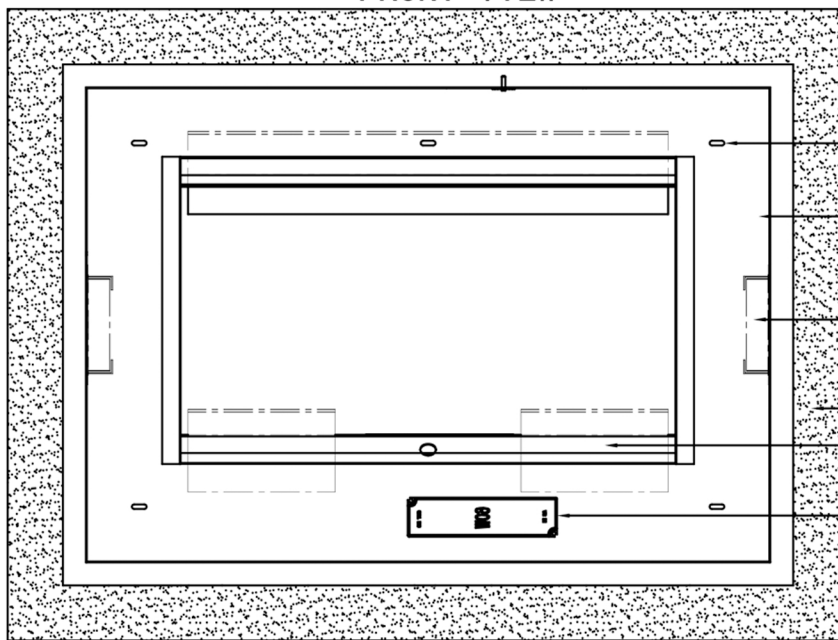

Specification Sheet

Encore BLU102 36" LED Mirror

MODEL : 102B

FRONT VIEW

RIGHT VIEW

- HANGING HOLE
- White powder coating Metal Chassis
- Bluetooth stereo speaker 1X2
- 0.2" mirror
- J-HOOK
- 100-240V LED DRIVER

BACK VIEW

ALL DIMENSIONS & SPECIFICATIONS ARE APPROXIMATE & SUBJECT TO CHANGE WITHOUT NOTICE.