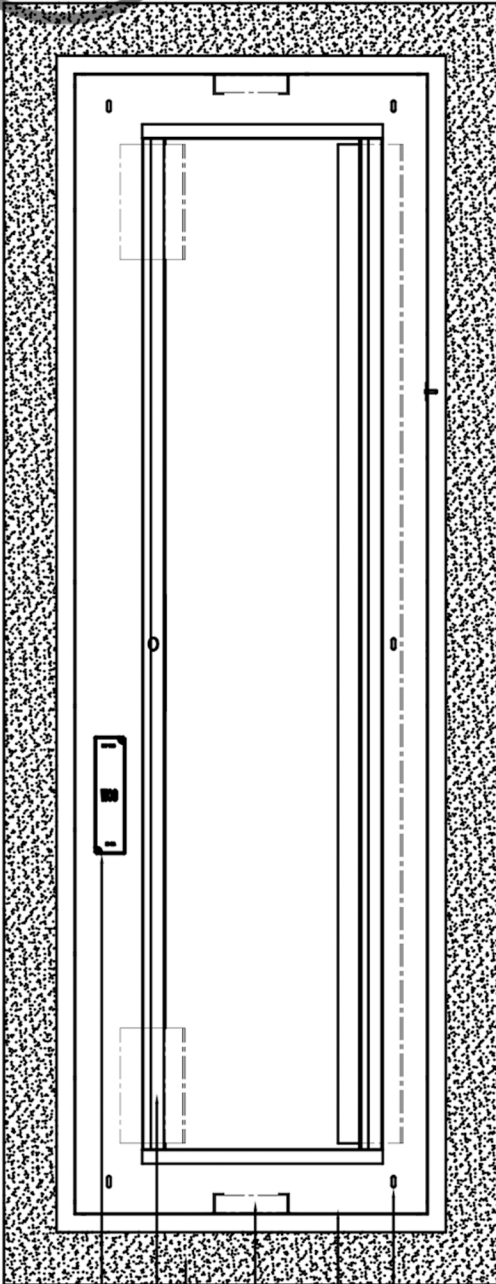

Specification Sheet

Encore BLU102 60"

LED Mirror

MODEL: 103D

BACK VIEW

- HANGING HOLE
- White powder coating Metal Chassis
- Bluetooth stereo speaker 1X2
- 0.2" mirror
- J-HOOK
- 100-240V LED DRIVER

FRONT VIEW

RIGHT VIEW

2.88" FROSTED BAND

! ALL DIMENSIONS & SPECIFICATIONS ARE APPROXIMATE & SUBJECT TO CHANGE WITHOUT NOTICE.