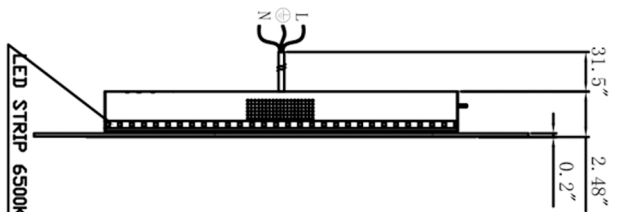

Specification Sheet

Encore BLU102 60"

LED Mirror

MODEL: 103D

BACK VIEW

- HANGING HOLE
- White powder coating Metal Chassis
- Bluetooth stereo speaker 1X2
- 0.2" mirror
- J-HOOK
- 100-240V LED DRIVER

FRONT VIEW

RIGHT VIEW

2.88" FROSTED BAND

! ALL DIMENSIONS & SPECIFICATIONS ARE APPROXIMATE & SUBJECT TO CHANGE WITHOUT NOTICE.