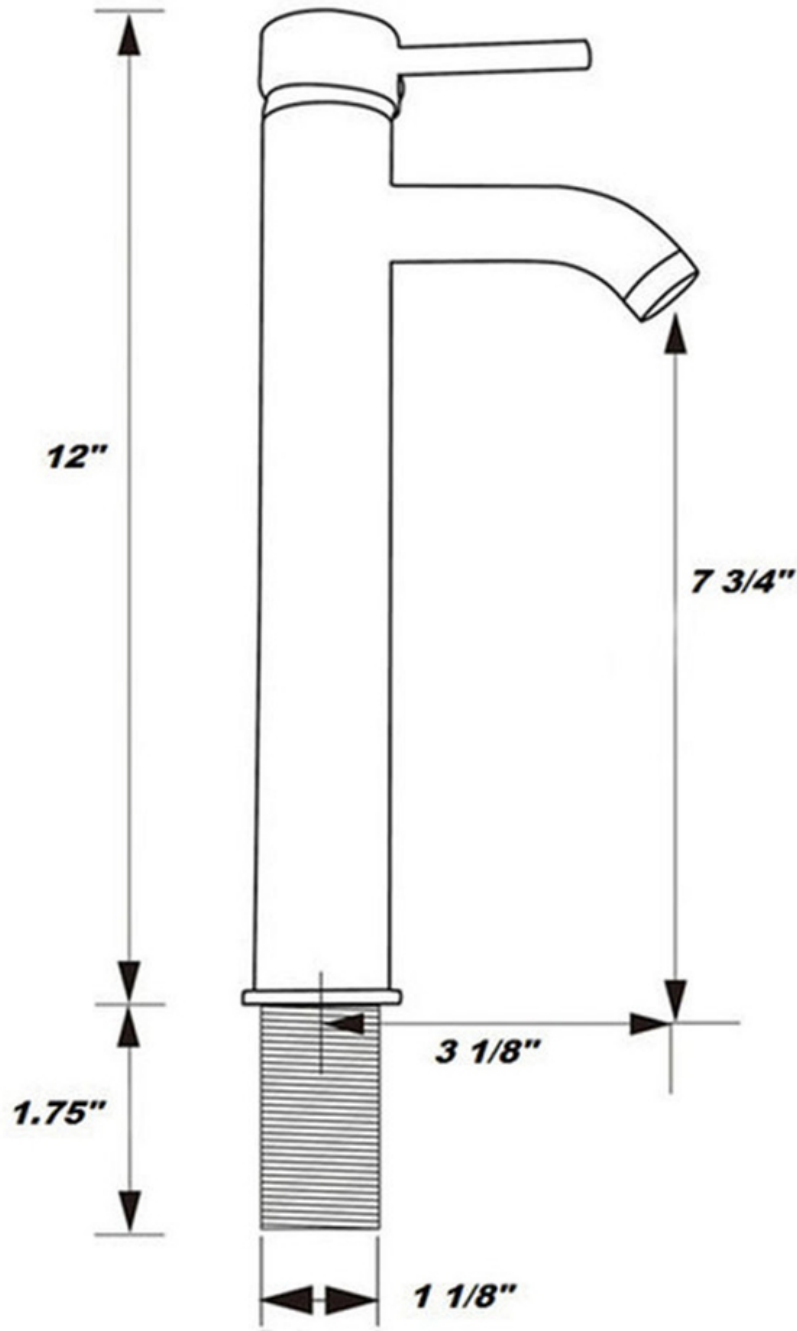

Specification Sheet

Haifa F100-12C 12" Bathroom Faucet

UNIT: INCHES

ALL DIMENSIONS & SPECIFICATIONS
ARE APPROXIMATE & SUBJECT TO
CHANGE WITHOUT NOTICE.