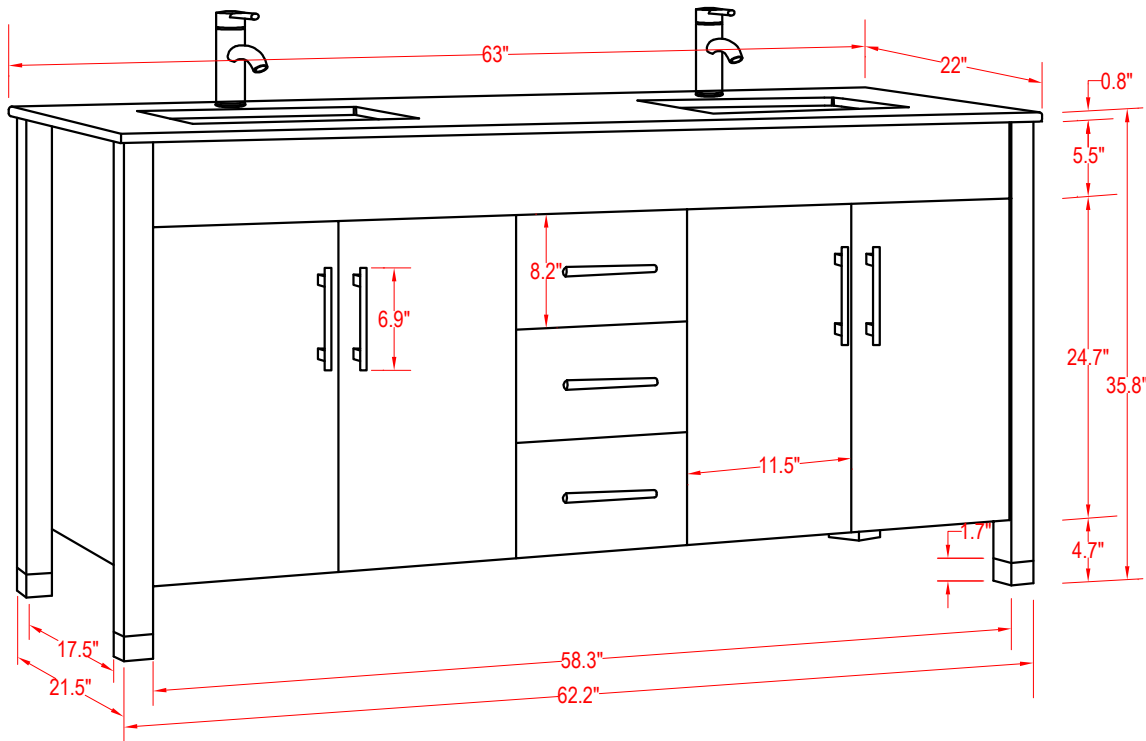

Bathroom Cabinet

Unit

inch

Model

Monaco-63

Mirror: 24"x27.56" inch

Cabinet: 63"x22"x35.8" inch

Handle: 6.9" inch

(BACK)