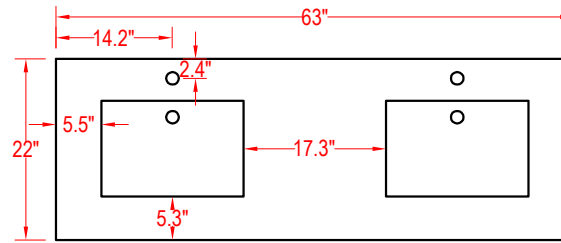

Bathroom Cabinet

Unit

inch

Model

Monaco-63

Mirror: 24"x27.56" inch

Cabinet: 63"x22"x35.8" inch

Handle: 6.9" inch