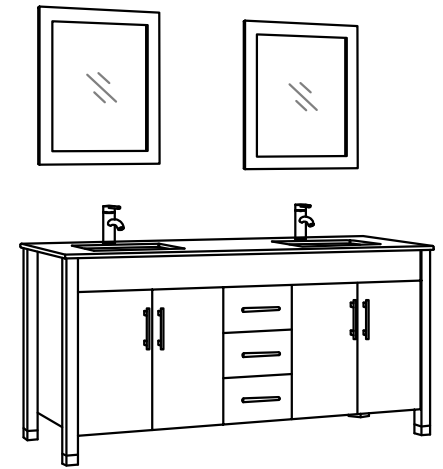

Bathroom Cabinet

Unit

inch

Model

Monaco-63

Mirror: 24"x27.56" inch

Cabinet: 63"x22"x35.8" inch

Handle: 6.9" inch

(BACK)