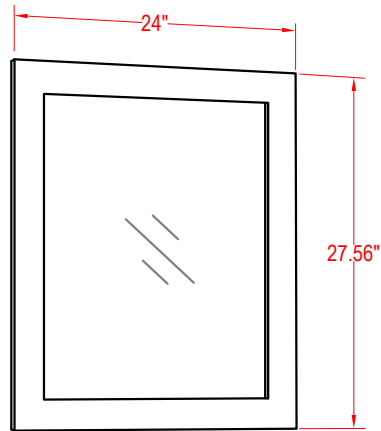

Bathroom Cabinet

Unit

inch

Model

Monaco-63

Mirror: 24"x27.56" inch

Cabinet: 63"x22"x35.8" inch

Handle: 6.9" inch