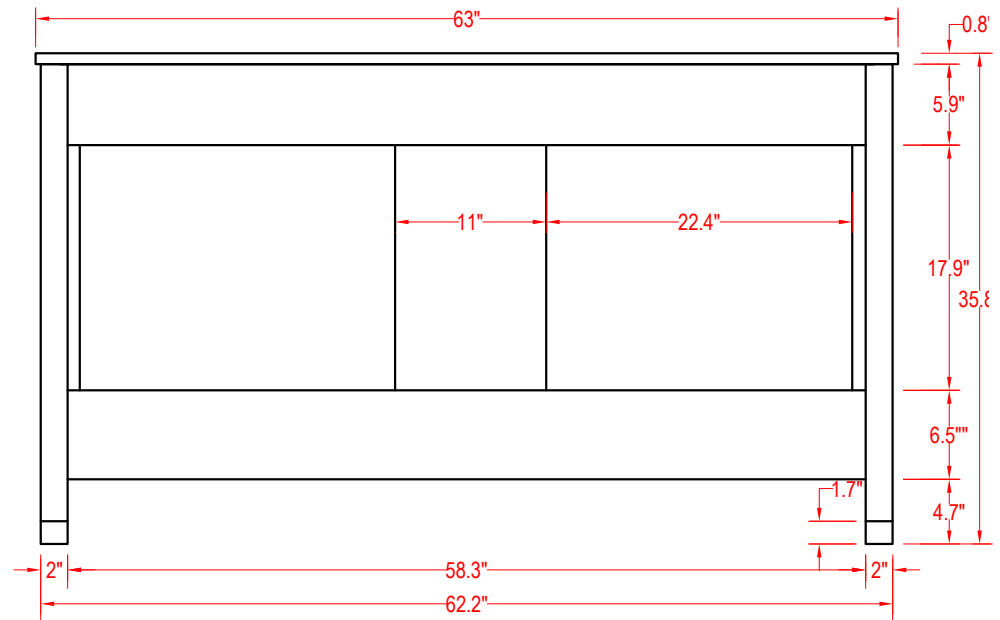

Bathroom Cabinet

Unit

inch

Model

Monaco-63

Mirror: 24"x27.56" inch

Cabinet: 63"x22"x35.8" inch

Handle: 6.9" inch

(BACK)