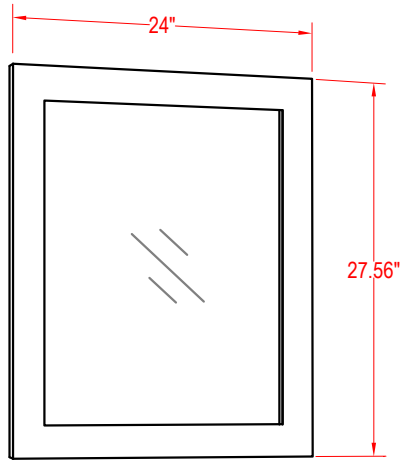

Bathroom Cabinet

Unit

inch

Model

Monaco-63

Mirror: 24"x27.56" inch

Cabinet: 63"x22"x35.8" inch

Handle: 6.9" inch