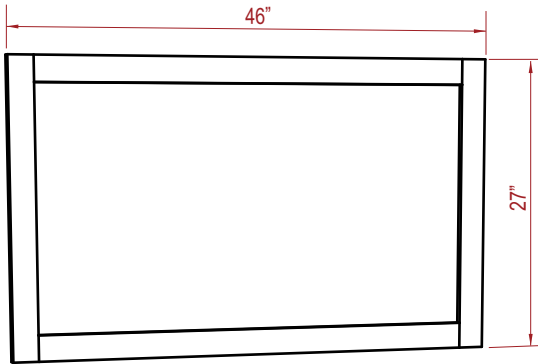

## Reflection 48" Vanity

 ALL DIMENSIONS & SPECIFICATIONS ARE APPROXIMATE & SUBJECT TO CHANGE WITHOUT NOTICE.