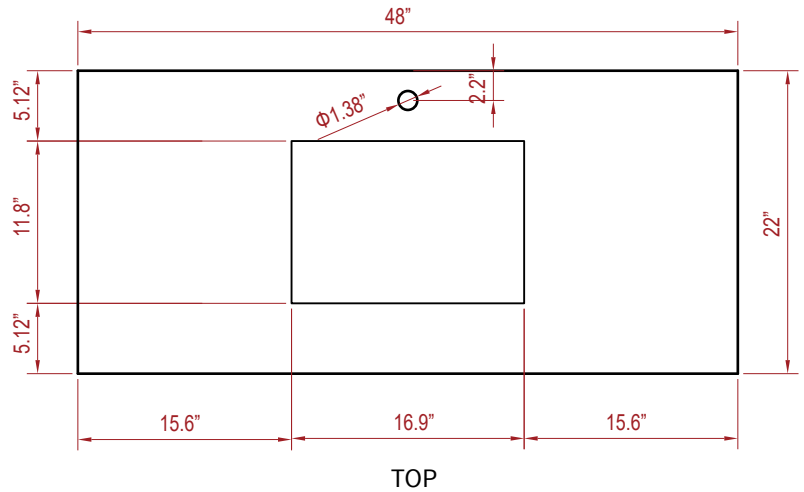

## Reflection 48" Vanity

 ALL DIMENSIONS & SPECIFICATIONS ARE APPROXIMATE & SUBJECT TO CHANGE WITHOUT NOTICE.