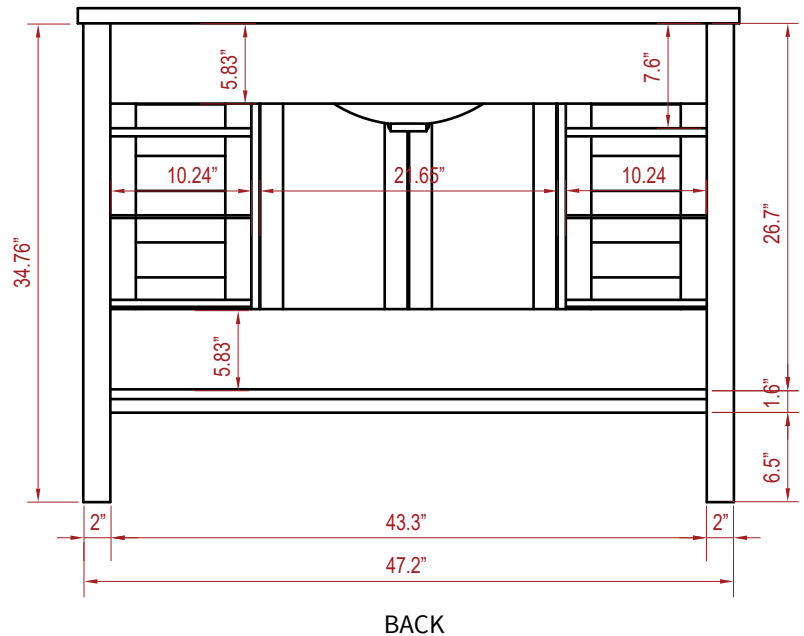

## Reflection 48" Vanity

 ALL DIMENSIONS & SPECIFICATIONS ARE APPROXIMATE & SUBJECT TO CHANGE WITHOUT NOTICE.