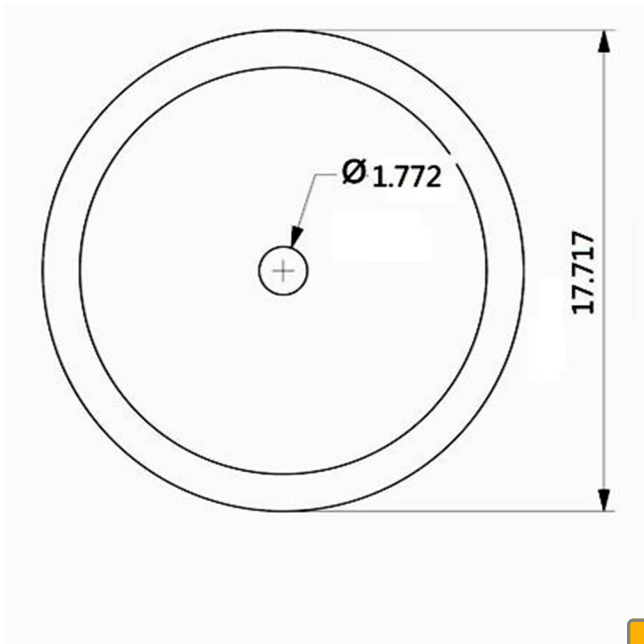

Specification Sheet

Rome 36" Vanity

ALL MEASUREMENTS ARE IN INCHES

ALL DIMENSIONS & SPECIFICATIONS ARE APPROXIMATE & SUBJECT TO CHANGE WITHOUT NOTICE.