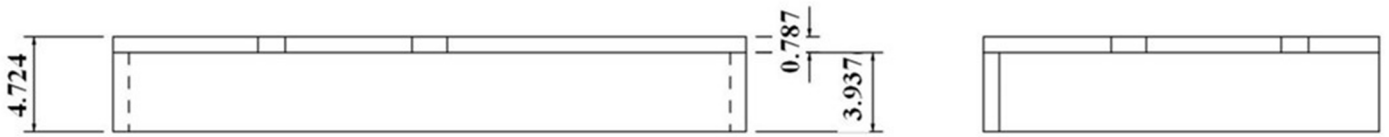

Specification Sheet

Rome 36" Vanity

ALL MEASUREMENTS ARE IN INCHES

ALL DIMENSIONS & SPECIFICATIONS ARE APPROXIMATE & SUBJECT TO CHANGE WITHOUT NOTICE.