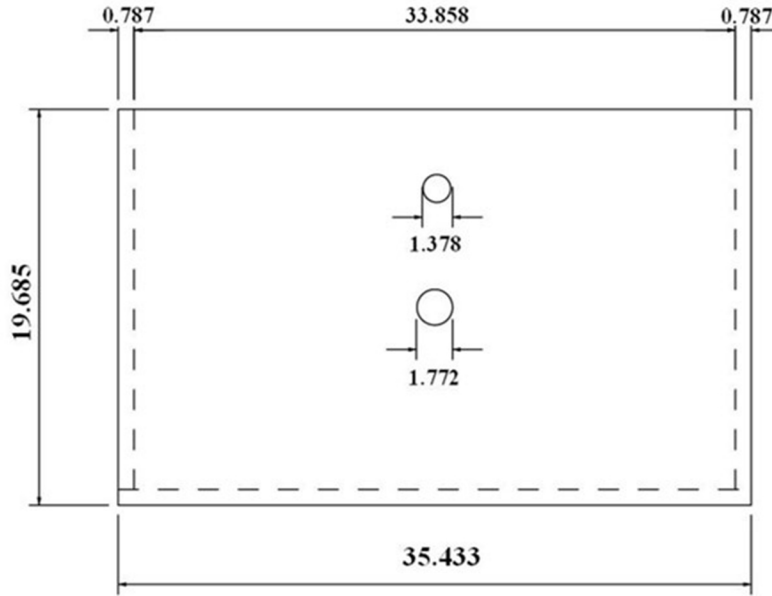

Specification Sheet

Rome 36" Vanity

ALL MEASUREMENTS ARE IN INCHES

ALL DIMENSIONS & SPECIFICATIONS ARE APPROXIMATE & SUBJECT TO CHANGE WITHOUT NOTICE.