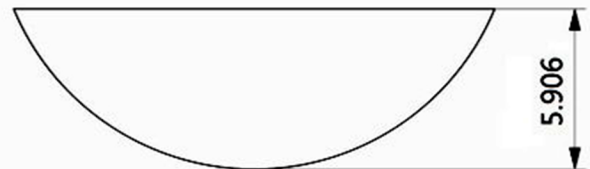

Specification Sheet

Rome 36" Vanity

ALL MEASUREMENTS ARE IN INCHES

ALL DIMENSIONS & SPECIFICATIONS ARE APPROXIMATE & SUBJECT TO CHANGE WITHOUT NOTICE.