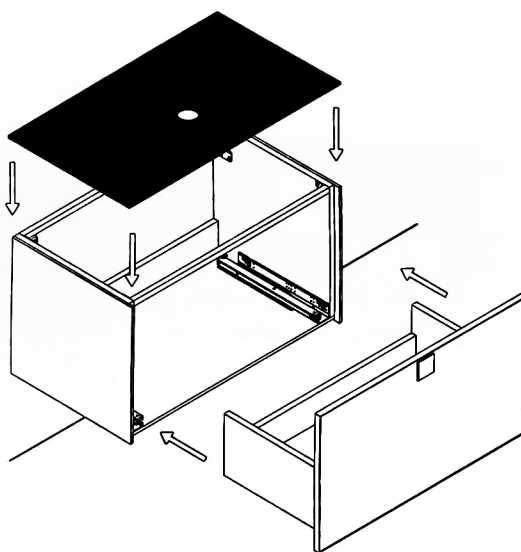

## LUCENT

Model: Lucent Single

Category: Vanity

Material: Wood + Crystal

Dimensions: 32"(L) x 19"(W) x 18.1"(H)

Description: Luxury crystal bathroom vanity in grey-smoke silver finish

\*Numbers are in inches

# SCHEDA MONTAGGIO ASSEMBLY INSTRUCTIONS

Prastra per fissaggio a parete  
Wall-mounting plate

Stop per fissaggio a parete  
Plug for wall-mounting plate

①

Smontaggio Cassetto premendo leve di sgancio  
Disassemble drawer by pressing release clips

②

Fissaggio piastre a parete  
Plate fixing on wall

③

Ancoraggio e registrazione della consolle  
Unit anchoring and adjustment

④

installazione del piano ed inserimento  
del cassetto su guida  
Top board fixing on frame and drawer onto rails