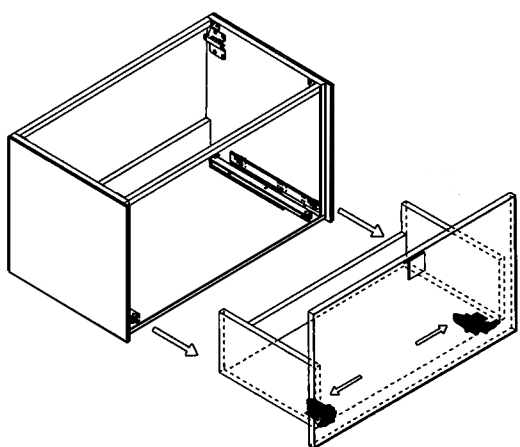

## LUCENT

Model: Lucent Single

Category: Vanity

Material: Wood + Crystal

Dimensions: 32"(L) x 19"(W) x 18.1"(H)

Description: Luxury crystal bathroom vanity in grey-smoke silver finish

\*Numbers are in inches

# SCHEDA MONTAGGIO ASSEMBLY INSTRUCTIONS

Prastra per fissaggio a parete  
Wall-mounting plate

Stop per fissaggio a parete  
Plug for wall-mounting plate

①

Smontaggio Cassetto premendo leve di sgancio  
Disassemble drawer by pressing release clips