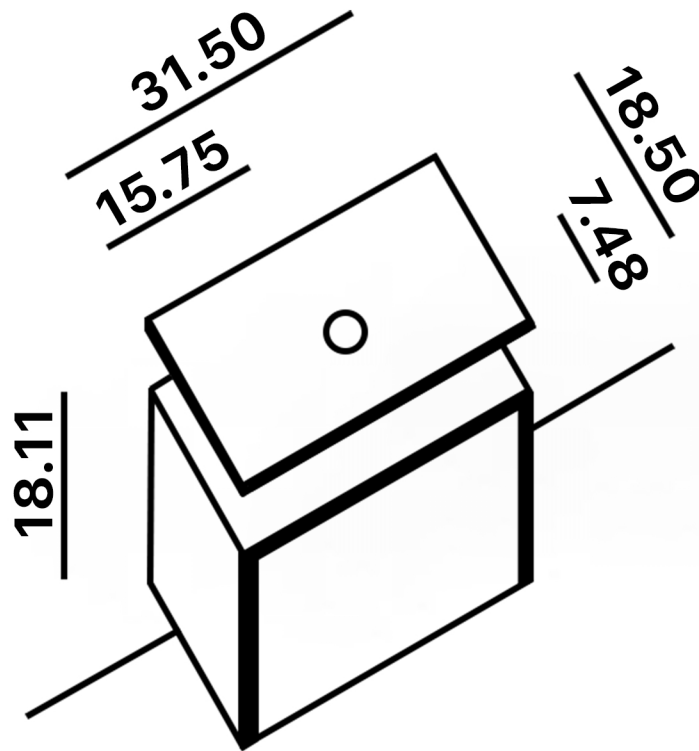

## LUCENT

Model: Lucent Single

Category: Vanity

Material: Wood + Crystal

Dimensions: 32"(L) x 19"(W) x 18.1"(H)

Description: Luxury crystal bathroom vanity in grey-smoke silver finish

\*Numbers are in inches