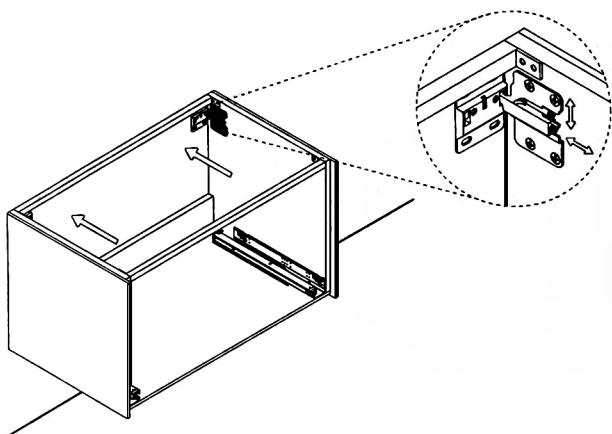

## LUCENT

Model: Lucent Single

Category: Vanity

Material: Wood + Crystal

Dimensions: 32"(L) x 19"(W) x 18.1"(H)

Description: Luxury crystal bathroom vanity in grey-smoke silver finish

\*Numbers are in inches

# SCHEDA MONTAGGIO ASSEMBLY INSTRUCTIONS

Prastra per fissaggio a parete  
Wall-mounting plate

Stop per fissaggio a parete  
Plug for wall-mounting plate

①

Smontaggio Cassetto premendo leve di sgancio  
Disassemble drawer by pressing release clips

②

Fissaggio piastre a parete  
Plate fixing on wall

③

Ancoraggio e registrazione della consolle  
Unit anchoring and adjustment

④

installazione del piano ed inserimento  
del cassetto su guida  
Top board fixing on frame and drawer onto rails