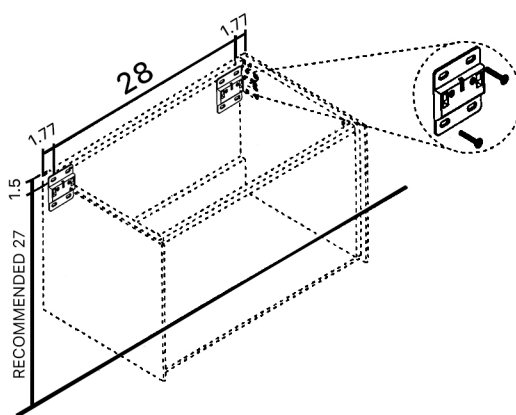

## LUCENT

Model: Lucent Single

Category: Vanity

Material: Wood + Crystal

Dimensions: 32"(L) x 19"(W) x 18.1"(H)

Description: Luxury crystal bathroom vanity in grey-smoke silver finish

\*Numbers are in inches

# SCHEDA MONTAGGIO ASSEMBLY INSTRUCTIONS

Prastra per fissaggio a parete  
Wall-mounting plate

Stop per fissaggio a parete  
Plug for wall-mounting plate

①

Smontaggio Cassetto premendo leve di sgancio  
Disassemble drawer by pressing release clips