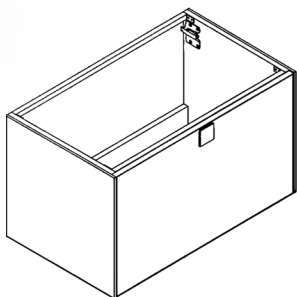

## LUCENT

Model: Lucent Single

Category: Vanity

Material: Wood + Crystal

Dimensions: 32"(L) x 19"(W) x 18.1"(H)

Description: Luxury crystal bathroom vanity in grey-smoke silver finish

\*Numbers are in inches

# SCHEDA MONTAGGIO ASSEMBLY INSTRUCTIONS

Prastra per fissaggio a parete  
Wall-mounting plate

Stop per fissaggio a parete  
Plug for wall-mounting plate

①

Smontaggio Cassetto premendo leve di sgancio  
Disassemble drawer by pressing release clips