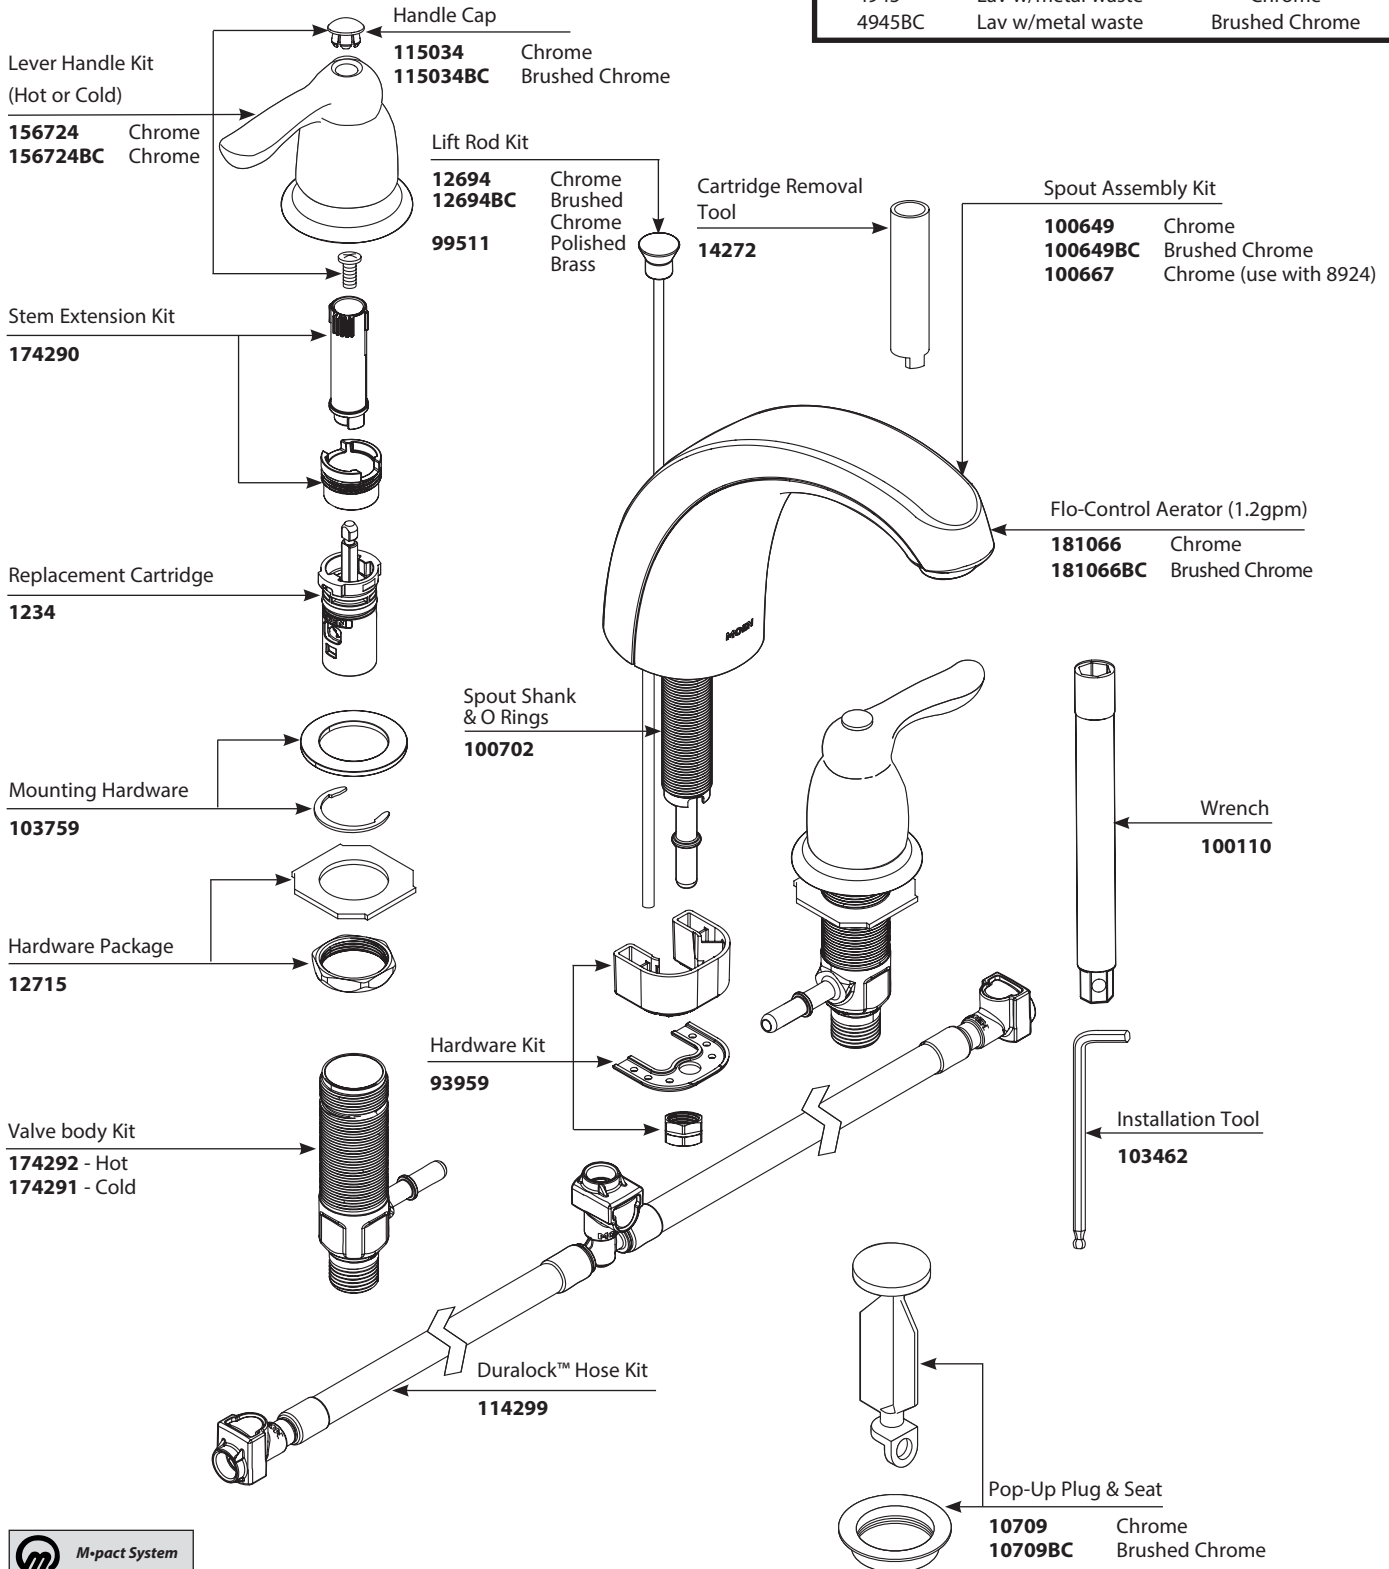

Buy it for looks. Buy it for life.®

■ Order by Part Number

*There is more than 1 version of this model.
Page down to identify the version you have.*

Illustrated Parts

CHATEAU®		
Two-Handle Widespread Lavatory Faucet		
MODEL	TYPE	FINISH
4945	Lav w/metal waste	Chrome
4945BC	Lav w/metal waste	Brushed Chrome

Buy it for looks. Buy it for life.®

■ Order by Part Number

Illustrated Parts

CHATEAU®		
Two-Handle Widespread Lavatory Faucet		
MODEL	TYPE	FINISH
4945	Lav w/metal waste	Chrome
4945BC	Lav w/metal waste	Brushed Chrome

Buy it for looks. Buy it for life.®

■ Order by Part Number

Illustrated Parts

CHATEAU®		
Two-Handle Widespread Lavatory Faucet		
MODEL	TYPE	FINISH
4945	Lav w/metal waste	Chrome
4945BC	Lav w/metal waste	Brushed Chrome
DISCONTINUED SKUS		
4944A	Lav w/metal waste	Antique Brass
4944P	Lav w/metal waste	Polished Brass
4944W	Lav w/metal waste	Glacier
4944	Lav w/metal waste	Chrome
4949	Lav w/metal waste	Chrome/Polished Brass