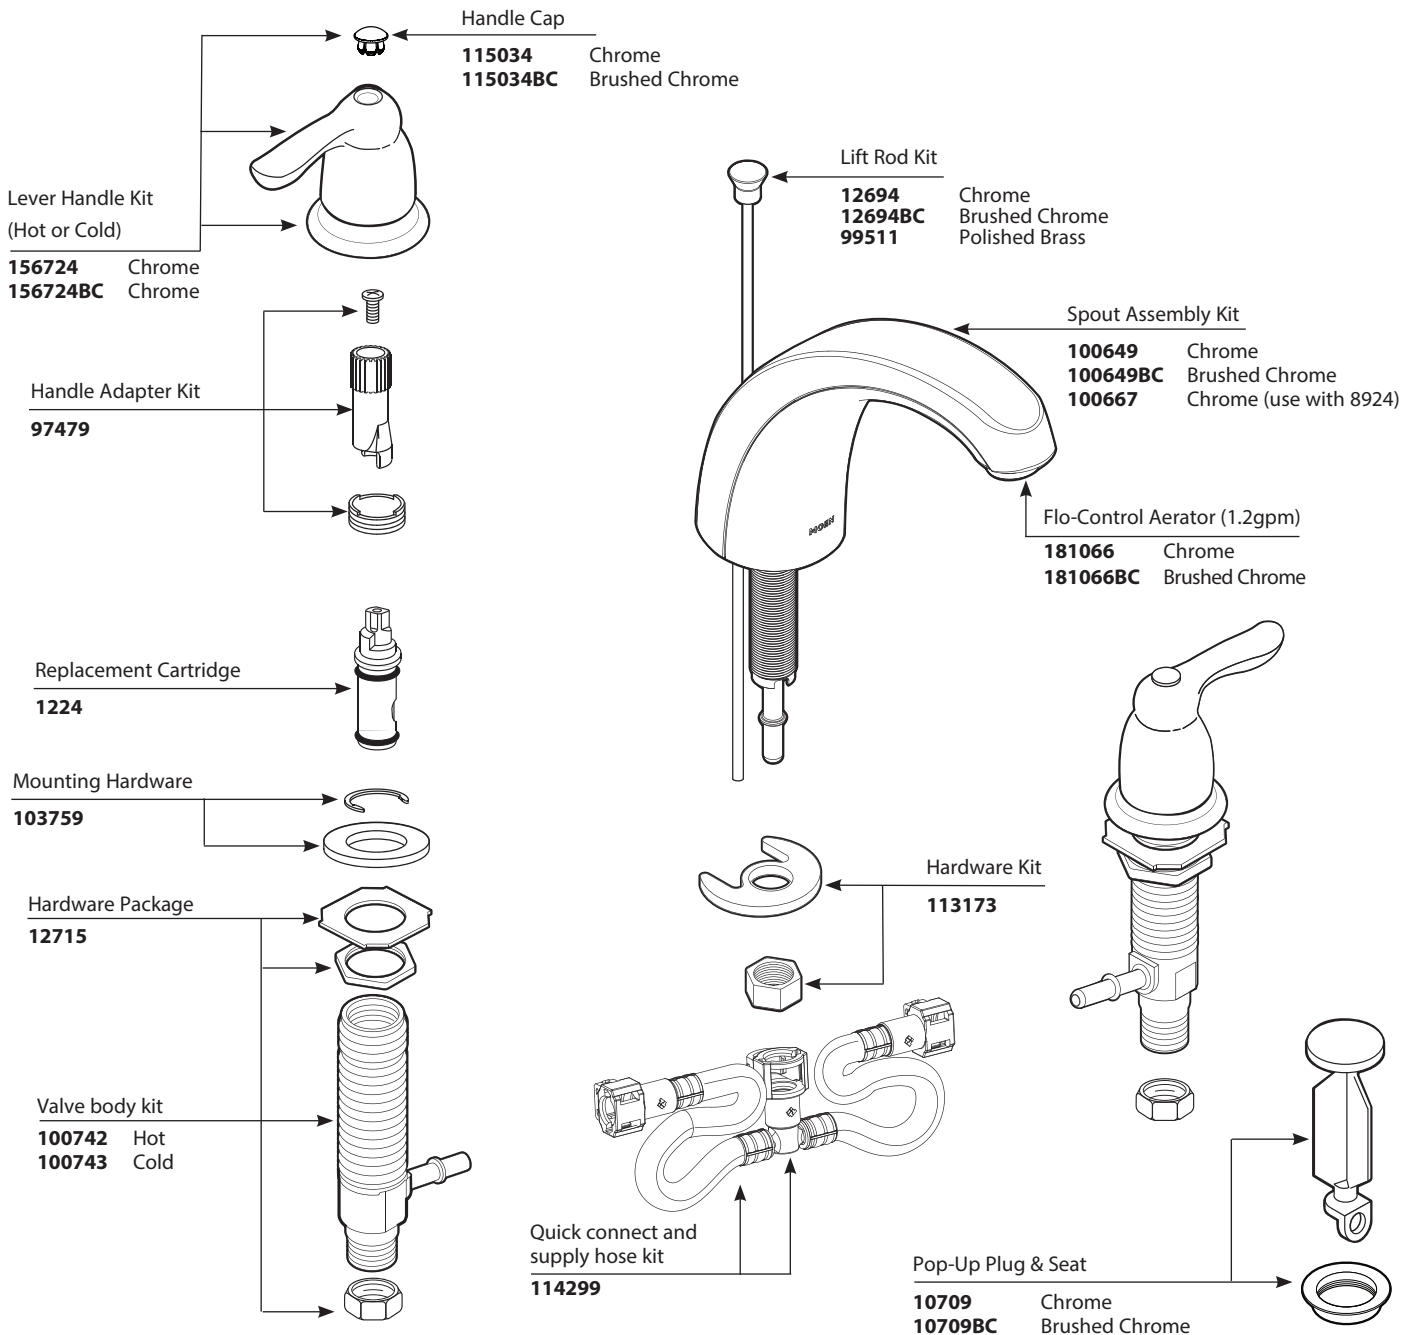

Buy it for looks. Buy it for life.®

■ Order by Part Number

*There is more than 1 version of this model.
Page down to identify the version you have.*

Illustrated Parts

CHATEAU®		
Two-Handle Widespread Lavatory Faucet		
MODEL	TYPE	FINISH
4945	Lav w/metal waste	Chrome
4945BC	Lav w/metal waste	Brushed Chrome

Buy it for looks. Buy it for life.®

■ Order by Part Number

Illustrated Parts

CHATEAU®		
Two-Handle Widespread Lavatory Faucet		
MODEL	TYPE	FINISH
4945	Lav w/metal waste	Chrome
4945BC	Lav w/metal waste	Brushed Chrome

Buy it for looks. Buy it for life.®

■ Order by Part Number

Illustrated Parts

CHATEAU®		
Two-Handle Widespread Lavatory Faucet		
MODEL	TYPE	FINISH
4945	Lav w/metal waste	Chrome
4945BC	Lav w/metal waste	Brushed Chrome
DISCONTINUED SKUS		
4944A	Lav w/metal waste	Antique Brass
4944P	Lav w/metal waste	Polished Brass
4944W	Lav w/metal waste	Glacier
4944	Lav w/metal waste	Chrome
4949	Lav w/metal waste	Chrome/Polished Brass