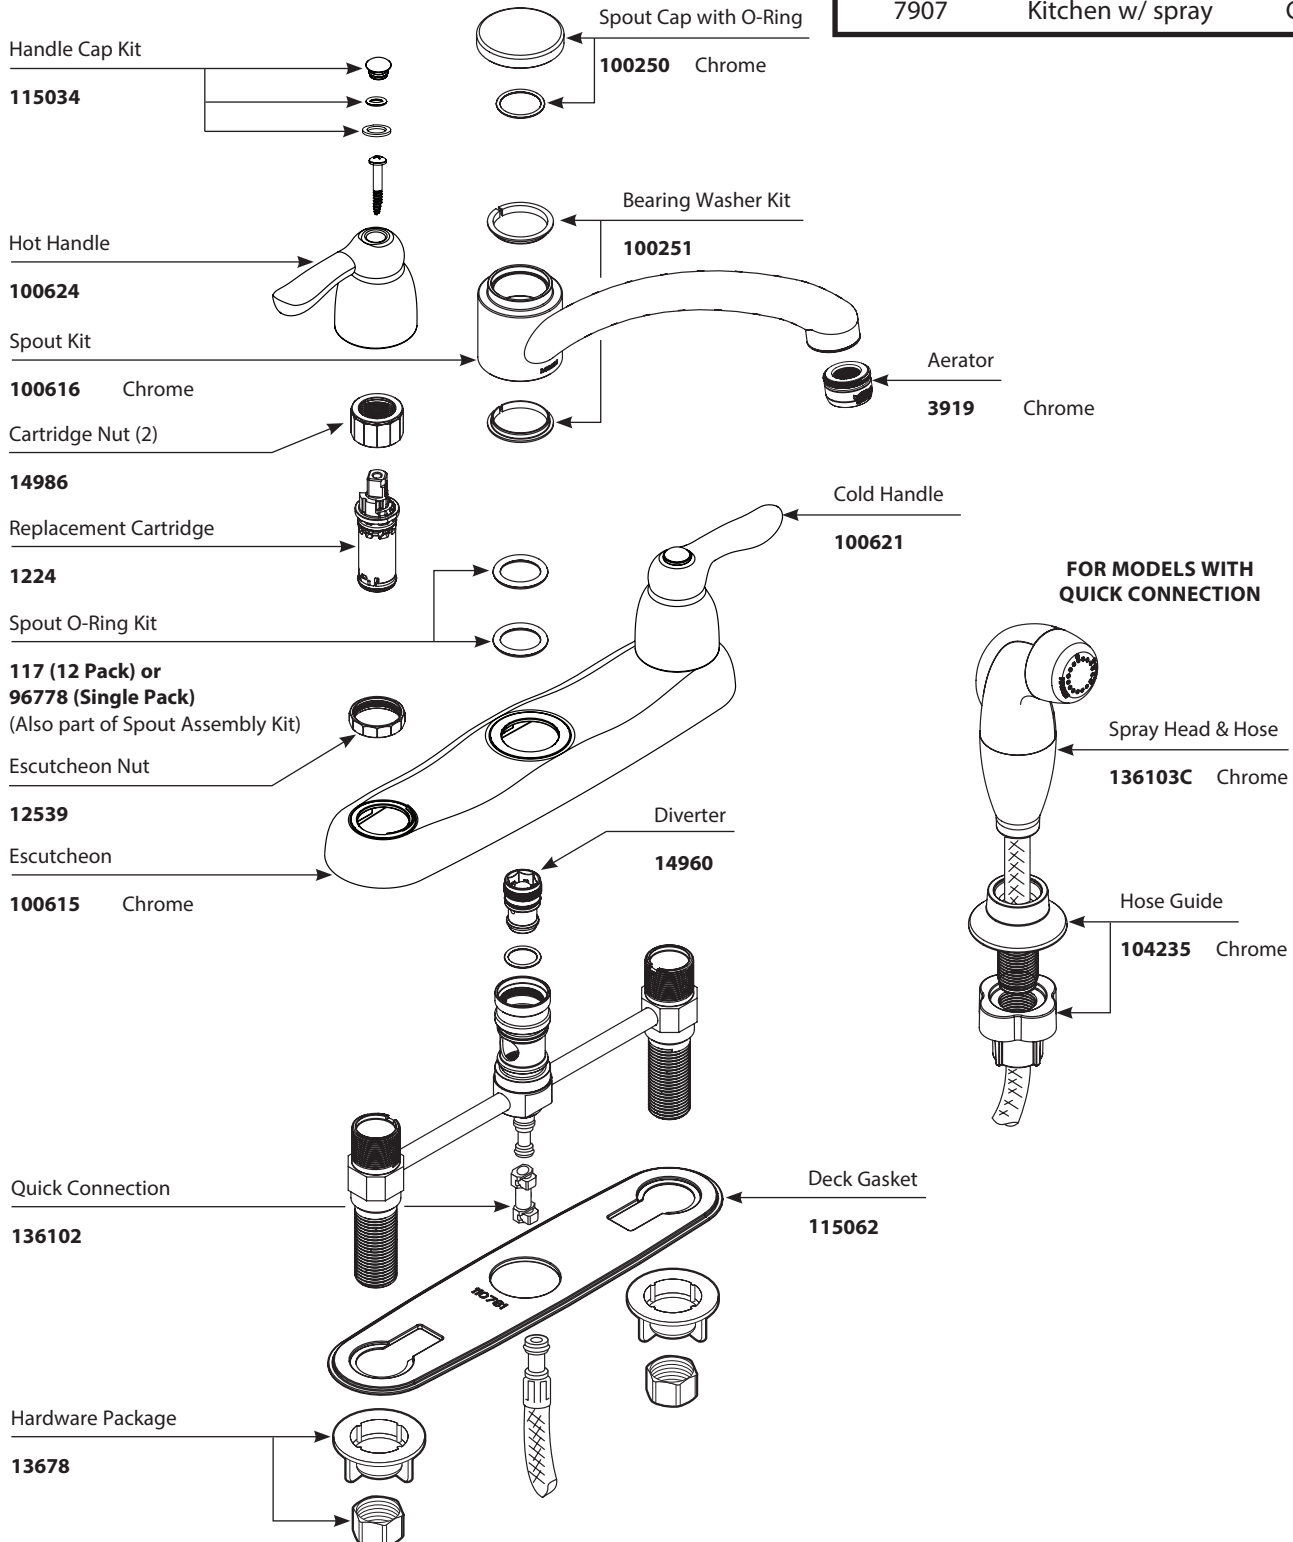

MOEN®

■ Order by Part Number

Illustrated Parts

CHATEAU® Two-Handle Lever Style Faucet		
MODELS	TYPE	FINISH
7906	Kitchen w/o spray	Chrome
7907	Kitchen w/ spray	Chrome

MOEN®

■ Order by Part Number

Illustrated Parts

CHATEAU® Two-Handle Lever Style Faucet

MODELS	TYPE	FINISH
7906	Kitchen w/o spray	Chrome
7907	Kitchen w/ spray	Chrome

MOEN®

■ Order by Part Number

Illustrated Parts

CHATEAU® Two-Handle Lever Style Faucet

MODELS	TYPE	FINISH
7906	Kitchen w/o spray	Chrome
7907	Kitchen w/ spray	Chrome