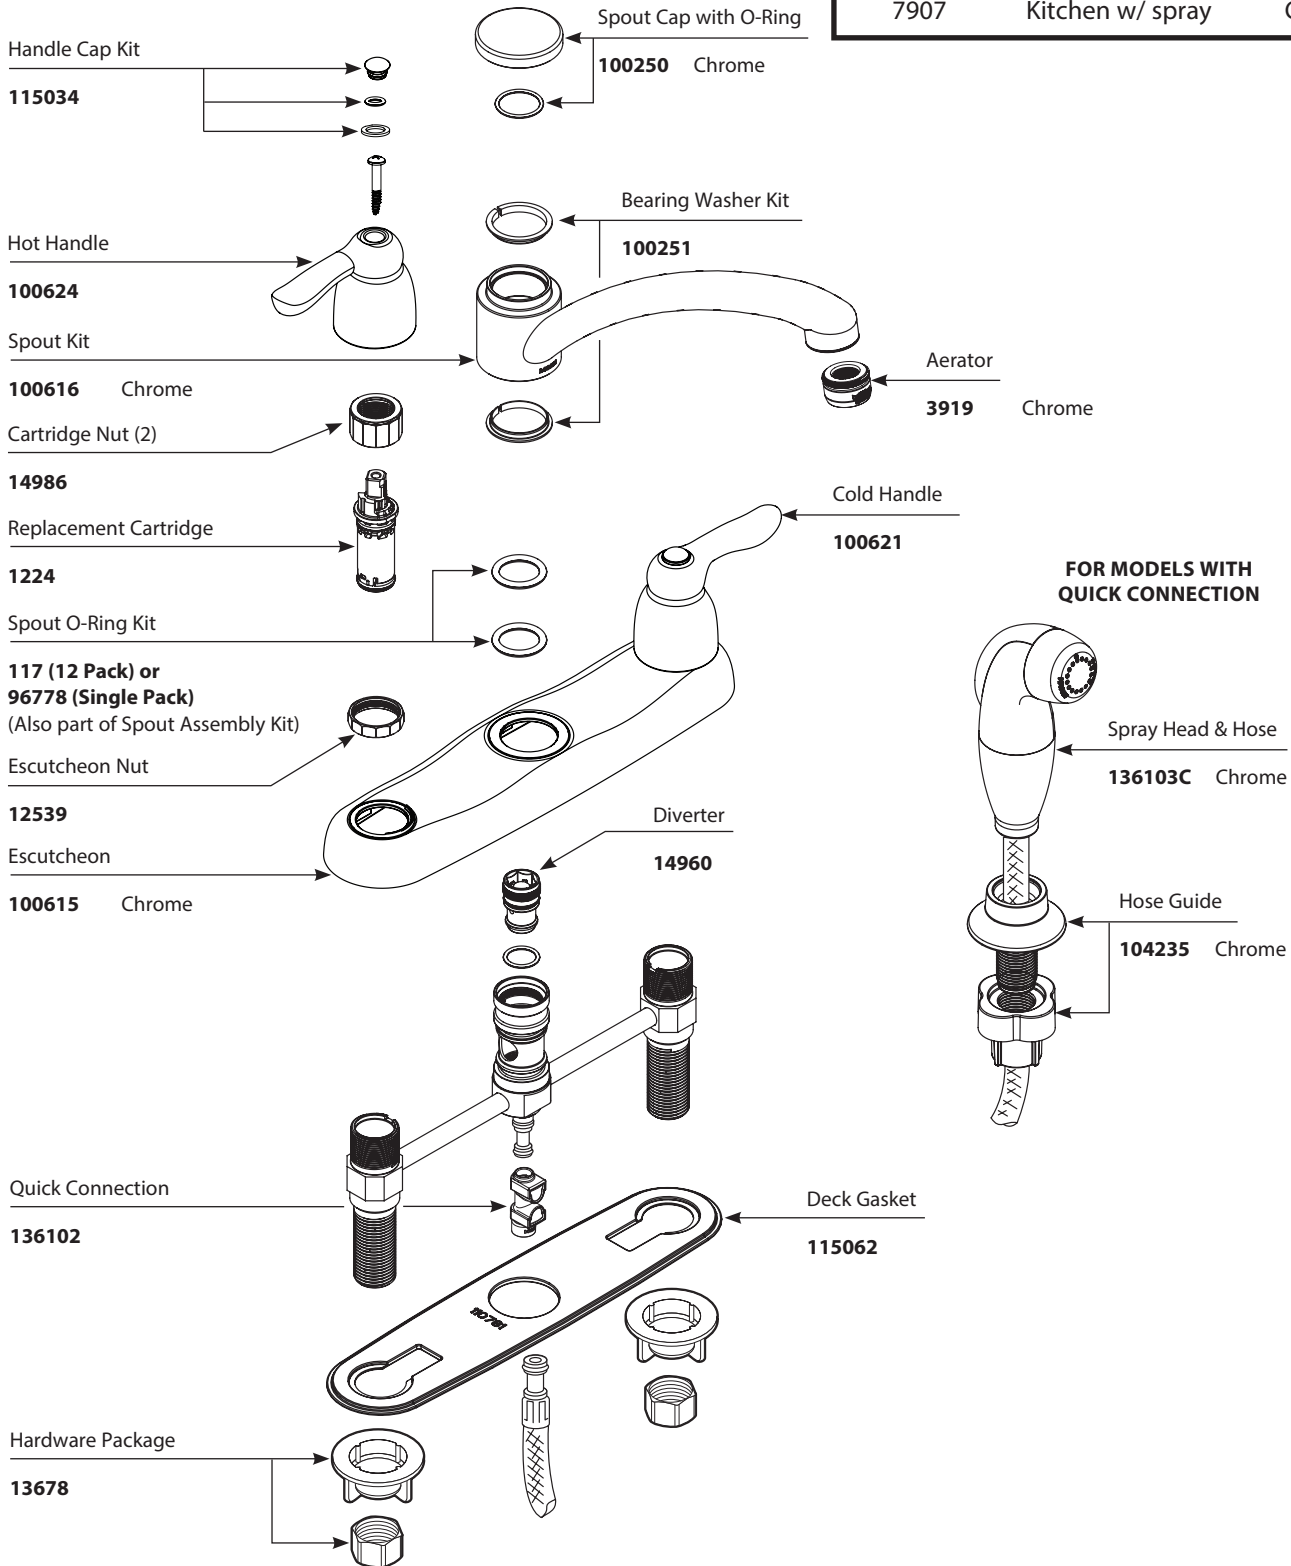

MOEN®

■ Order by Part Number

Illustrated Parts

CHATEAU® Two-Handle Lever Style Faucet		
MODELS	TYPE	FINISH
7906	Kitchen w/o spray	Chrome
7907	Kitchen w/ spray	Chrome

MOEN®

■ Order by Part Number

Illustrated Parts

CHATEAU® Two-Handle Lever Style Faucet

MODELS	TYPE	FINISH
7906	Kitchen w/o spray	Chrome
7907	Kitchen w/ spray	Chrome

MOEN®

■ Order by Part Number

Illustrated Parts

CHATEAU® Two-Handle Lever Style Faucet

MODELS	TYPE	FINISH
7906	Kitchen w/o spray	Chrome
7907	Kitchen w/ spray	Chrome