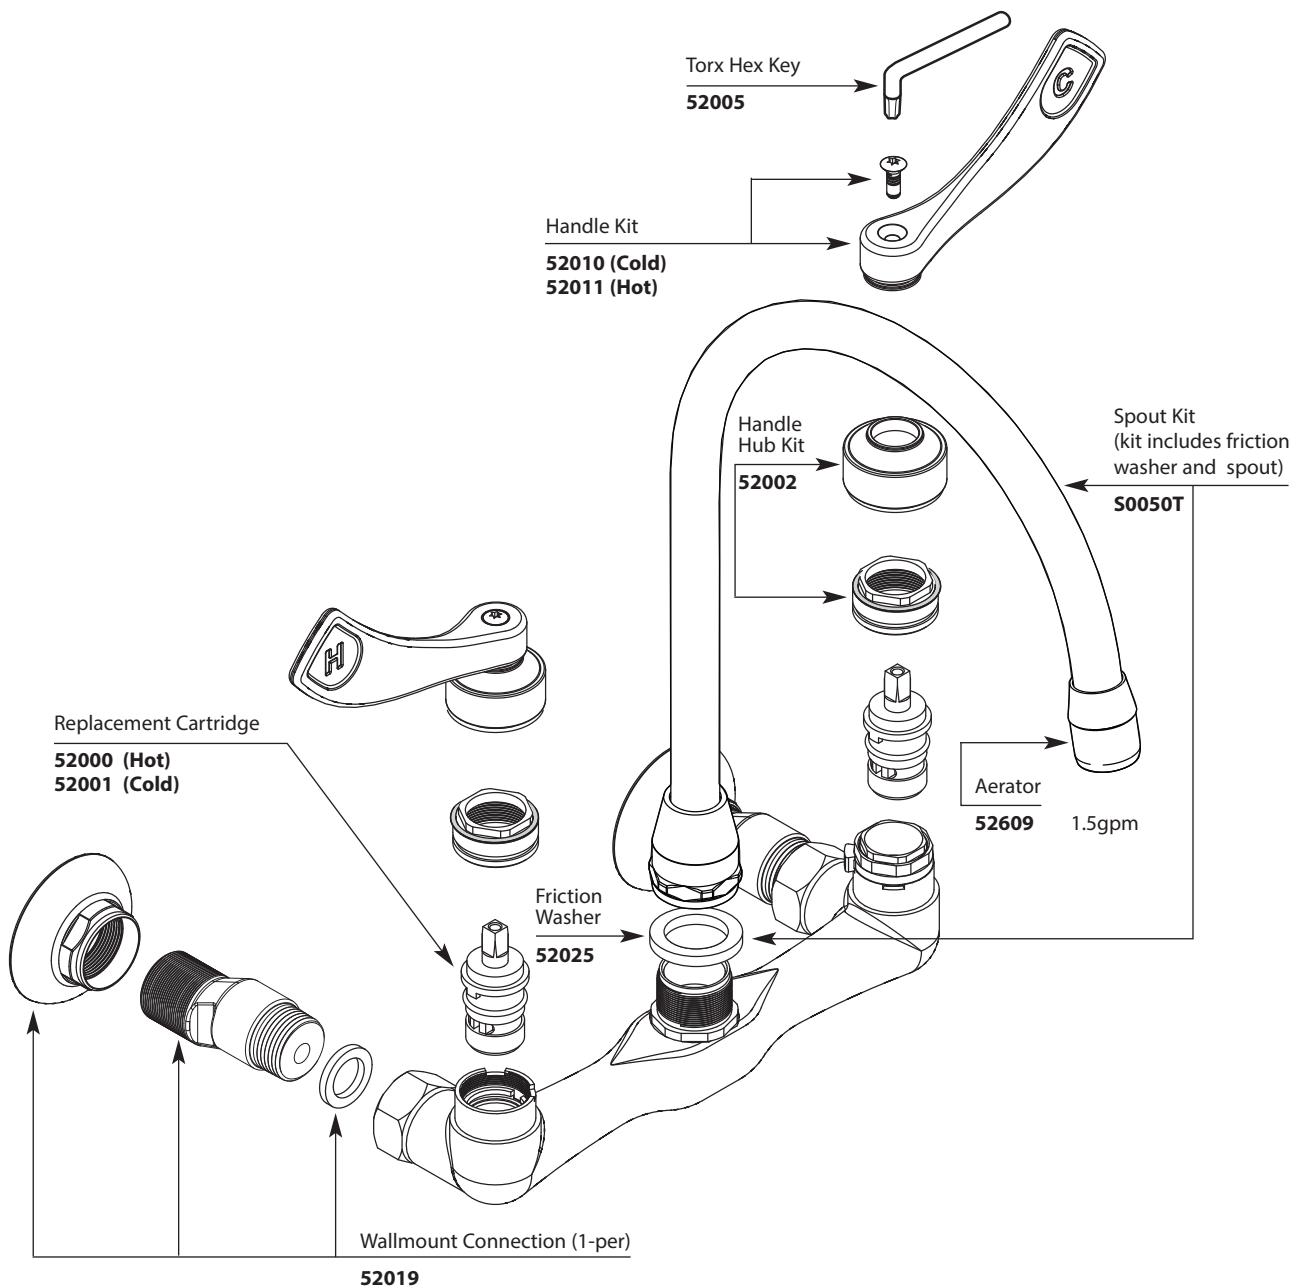

■ Order by Part Number

*There is more than 1 version of this model.  
Page down to identify the version you have.*

# Illustrated Parts

## Two-Handle Wall Mount Faucet

<u>MODEL</u>	<u>HANDLE</u>	<u>FINISH</u>
8126	Lever style w/spout	Chrome

**For Models After 3/2011**

■ Order by Part Number

Two-Handle Wall Mount Faucet		
MODEL	HANDLE	FINISH
8126	4" Wrist Blade w/spout	Chrome