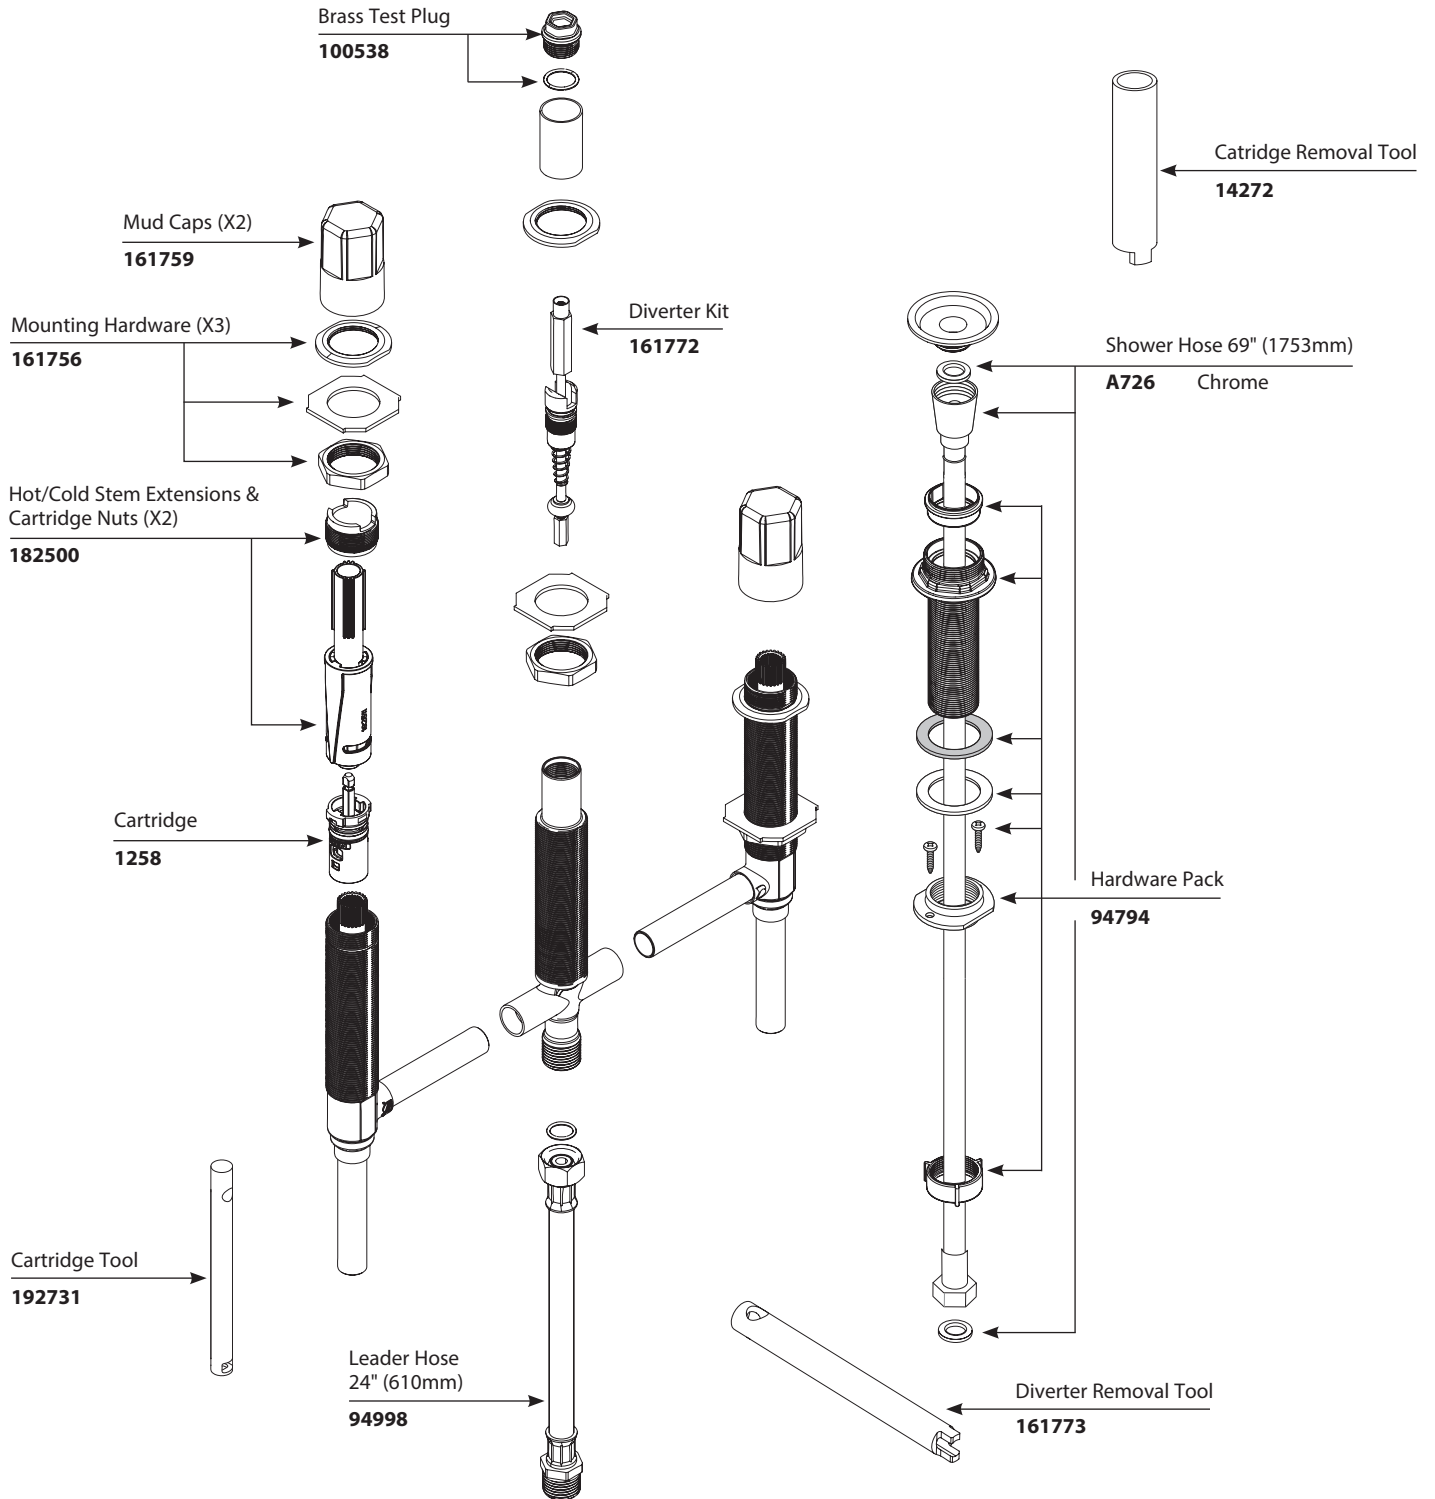

■ Order by Part Number

*There is more than one version of this model.  
Page down to identify the version you have.*

(For parts made after 2/2018)

<b>Adjustable Two Handle Roman Tub Valve with Diverter</b>	
<u>MODEL</u>	<u>CONNECTIONS</u>
9792	1/2" CC

■ Order by Part Number

<b>Adjustable Two Handle Roman Tub Valve with Diverter</b>	
<b>MODEL</b>	<b>CONNECTIONS</b>
9792	1/2" CC