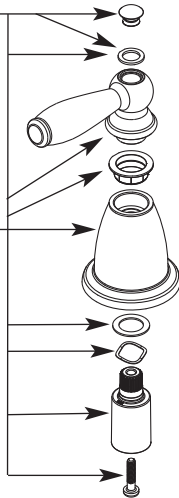

Illustrated Parts

■ Order by Part Number

■ Trim can be used with either the 4792, 4793, 4794, 4796, 4797, 4798 valve

*There is more than 1 version of this model.
Page down to identify the version you have.*

BRANTFORD™ Two Handle Garden Tub Faucet		
MODEL	HANDLE	FINISH
T4943	Lever	Chrome
T4943BN	Lever	Brushed Nickel
T4943ORB	Lever	Oil Rubbed Bronze

Handle Cap

- 131099 Chrome
- 131099BN Brushed Nickel
- 131099ORB Oil Rubbed Bronze

Handle Kit - Hot or Cold

- 131101 Chrome
- 131101BN Brushed Nickel
- 131101ORB Oil Rubbed Bronze