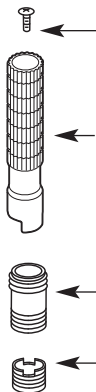

# Illustrated Parts

■ Order by Part Number

■ Trim can be used with either the 4792, 4793, 4794, 4796, 4797, 4798 valve

*There is more than 1 version of this model.  
Page down to identify the version you have.*

Set Screw

99892

Spout Kit (includes plug button and set screw kits)

- 178890 Chrome
- 178890BN Brushed Nickel
- 178890ORB Oil Rubbed Bronze

Stream Straightener (Includes tool)

149117

O-Ring

96778

Escutcheon Adjuster (for valves sold after 8/08)

142981

Stem Extension & Escutcheon Adjuster (for valves sold before 8/08)

106378

Buy it for looks. Buy it for life.®

# Illustrated Parts

■ Order by Part Number

■ Trim can be used with either the 4792, 4793, 4794, 4796, 4797, 4798 valve

| BRANTFORD™<br>Two Handle Garden Tub Faucet |        |                   |
|--|--------|-------------------|
| MODEL                                      | HANDLE | FINISH            |
| T4943                                      | Lever  | Chrome            |
| T4943BN                                    | Lever  | Brushed Nickel    |
| T4943ORB                                   | Lever  | Oil Rubbed Bronze |