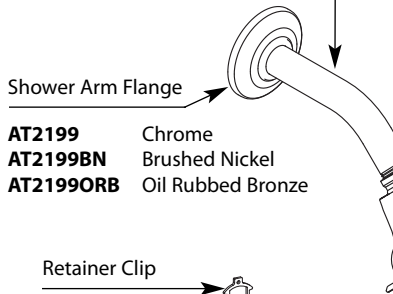

Buy it for looks. Buy it for life.®

Illustrated Parts

■ Order by Part Number

■ Trim can be used with 62300 series or 2500 series valve

BRANTFORD™ Posi-Temp® Single-Handle Tub/Shower Valve			
Valve Trim		Shower Only*	Tub/Shower*
MODEL		MODEL	MODEL
T2151	Chrome	T2152	Chrome
T2151BN	Brushed Nickel	T2152BN	Brushed Nickel
T2151ORB	Oil Rubbed Bronze	T2152ORB	Oil Rubbed Bronze
T62151	Chrome (Bulk)	T62152	Chrome (Bulk)
		T2152EPBN	Brushed Nickel
		T2152EPORB	Oil Rubbed Bronze
		T62152EP	Chrome (Bulk)
		T2152NHBN	Brushed Nickel
		T2152NHORB	Oil Rubbed Bronze
		T62152NH	Chrome (Bulk)
			T2153
			T2153BN
			T2153ORB
			T62153
			T62156
			less showerhead)
			T2153EPBN
			T2153EPORB
			T62153EP
			T2153NHBN
			T2153NHORB
			T62153NH
			Chrome (Bulk)

* All models include 2.5 gpm showerhead except those with EP suffix (1.75 gpm showerhead) or those with NH suffix (no showerhead)

Shower Arm

- 10154** Chrome
- 10154BN** Brushed Nickel
- 10154ORB** Oil Rubbed Bronze

- Shower Arm Flange
- AT2199** Chrome
 - AT2199BN** Brushed Nickel
 - AT2199ORB** Oil Rubbed Bronze

- Retainer Clip
- 96914**

Shower Head (2.5 gpm) Shower Head (1.75 gpm)

- 6303** Chrome
- 6303BN** Brushed Nickel
- 6303ORB** Oil Rubbed Bronze
- 6303EP** Chrome
- 6303EPBN** Brushed Nickel
- 6303EPORB** Oil Rubbed Bronze

12574

Escutcheon Screws (2)

- 15528** Chrome
- 163BN** Brushed Nickel
- 163WR** Wrought Iron

Escutcheon

- 131108** Chrome
- 131108BN** Brushed Nickel
- 131108ORB** Oil Rubbed Bronze

Diverter Tub Spout

- 3857** Chrome
- 3857BN** Brushed Nickel
- 3857ORB** Oil Rubbed Bronze