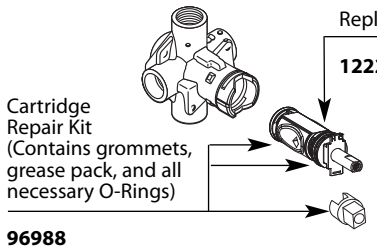

Buy it for looks. Buy it for life.®

Illustrated Parts

■ Order by Part Number

■ Trim can be used with 62300 series or 2500 series valve

BRANTFORD™ Posi-Temp® Single-Handle Tub/Shower Valve			
Valve Trim		Shower Only*	Tub/Shower*
MODEL		MODEL	MODEL
T2151	Chrome	T2152	Chrome
T2151BN	Brushed Nickel	T2152BN	Brushed Nickel
T2151ORB	Oil Rubbed Bronze	T2152ORB	Oil Rubbed Bronze
T62151	Chrome (Bulk)	T62152	Chrome (Bulk)
		T2152EPBN	Brushed Nickel
		T2152EPORB	Oil Rubbed Bronze
		T62152EP	Chrome (Bulk)
		T2152NHBN	Brushed Nickel
		T2152NHORB	Oil Rubbed Bronze
		T62152NH	Chrome (Bulk)
			T2153
			T2153BN
			T2153ORB
			T62153
			T62156
			less showerhead)
			T2153EPBN
			T2153EPORB
			T62153EP
			T2153NHBN
			T2153NHORB
			T62153NH
			Chrome (Bulk)

* All models include 2.5 gpm showerhead except those with EP suffix (1.75 gpm showerhead) or those with NH suffix (no showerhead)

Shower Arm

- 10154** Chrome
- 10154BN** Brushed Nickel
- 10154ORB** Oil Rubbed Bronze

- Shower Arm Flange
- AT2199** Chrome
 - AT2199BN** Brushed Nickel
 - AT2199ORB** Oil Rubbed Bronze

- Retainer Clip
- 96914**

Shower Head (2.5 gpm) Shower Head (1.75 gpm)

- 6303** Chrome
- 6303BN** Brushed Nickel
- 6303ORB** Oil Rubbed Bronze
- 6303EP** Chrome
- 6303EPBN** Brushed Nickel
- 6303EPORB** Oil Rubbed Bronze