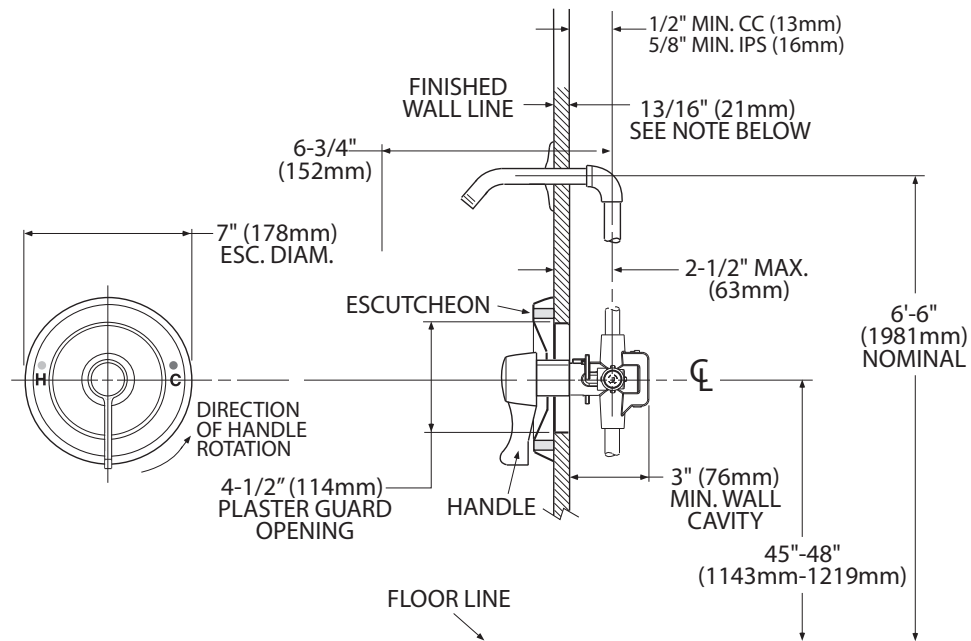

## FAUCET DESCRIPTION

- Metal and brass construction with Chrome plated or Classic Brushed Nickel (CBN) finish
- Shower arm has 1/2" IPS male threads
- Supplied with vandal resistant screws

- **ADA** for lever handle

## CRITICAL DIMENSIONS

(DO NOT SCALE)