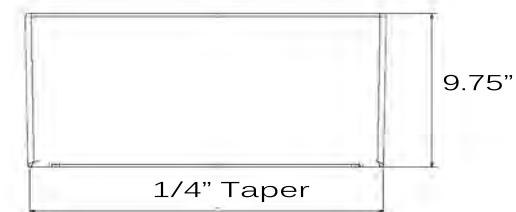

Cape Collection

Premium Fireclay Farmhouse Apron Sink

MODEL:
Hyannis-24

Overall Dimensions	Large Bowl	Apron Height	Bowl Depth	Drain Dimensions
24"x 18"	21"x 15"	9.75"	9"	3.5" Opening

Please Be Advised

- (Nominal Dimensions*) Actual Dimensions may vary by 1/4"
- Template Not included
- Custom Cabinet Required
- **Very Heavy 2 Person lift Recommended**