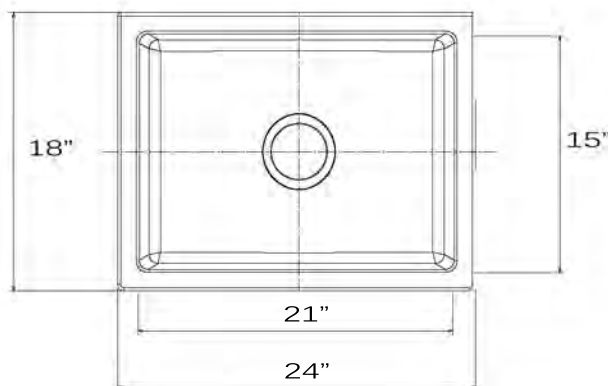

Cape Collection

Premium Fireclay Farmhouse Apron Sink

MODEL:
Hyannis-24

Overall Dimensions	Large Bowl	Apron Height	Bowl Depth	Drain Dimensions
24"x 18"	21"x 15"	9.75"	9"	3.5" Opening

Please Be Advised

- (Nominal Dimensions*) Actual Dimensions may vary by 1/4"
- Template Not included
- Custom Cabinet Required
- **Very Heavy 2 Person lift Recommended**

FEATURES

- Premium Fireclay Sink with Decorative Apron
- 9" Depth Bowl
- Made in Italy
- Limited Warranty

Bottom is 7/8" thick, please visit our Fireclay FAQ page about extended flange/extension ferrule