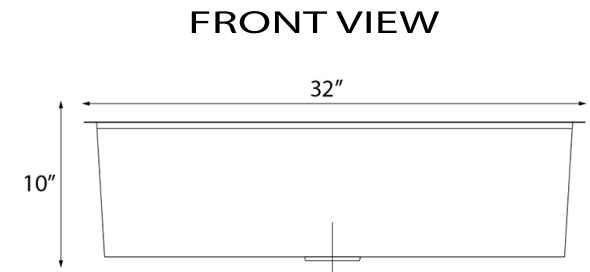

Brightwork Collection

Undermount Kitchen Sink

MODEL:
KSSH-PS-3220

Overall Dimensions	Interior Dimensions	Bowl Height	Bowl Depth	Drain Dimensions
32" x 20"	30" x 15.5"	10"	9.5"	3.5" Opening

Features

- Accessory Ledge With Acacia Wood Cutting Board
- Hand Hammered
- 3.5" Drain Opening
- Nominal Dimensions May Vary By .25"
- 16 Gauge Stainless Steel
- 9.5" Bowl Depth
- Undermount Installation
- Garbage Disposal Safe