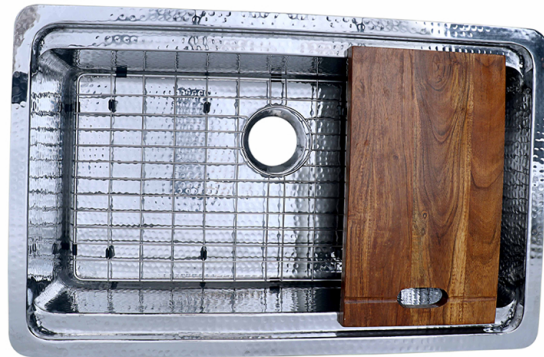

Brightwork Collection

Undermount Kitchen Sink

MODEL:
KSSH-PS-3220

Overall Dimensions	Interior Dimensions	Bowl Height	Bowl Depth	Drain Dimensions
32" x 20"	30" x 15.5"	10"	9.5"	3.5" Opening

Features

- Accessory Ledge With Acacia Wood Cutting Board
- Hand Hammered
- 3.5" Drain Opening
- Nominal Dimensions May Vary By .25"
- 16 Gauge Stainless Steel
- 9.5" Bowl Depth
- Undermount Installation
- Garbage Disposal Safe