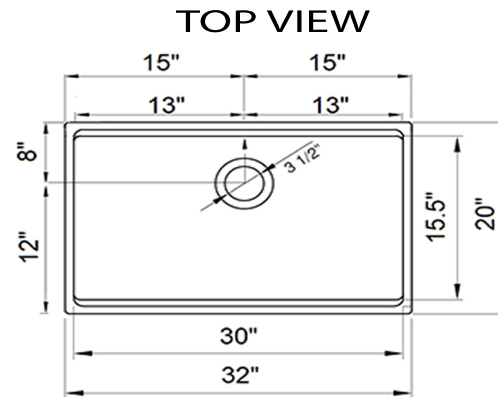

Brightwork Collection

Undermount Kitchen Sink

MODEL:
KSSH-PS-3220

Overall Dimensions	Interior Dimensions	Bowl Height	Bowl Depth	Drain Dimensions
32" x 20"	30" x 15.5"	10"	9.5"	3.5" Opening

Features

- Accessory Ledge With Acacia Wood Cutting Board
- Hand Hammered
- 3.5" Drain Opening
- Nominal Dimensions May Vary By .25"
- 16 Gauge Stainless Steel
- 9.5" Bowl Depth
- Undermount Installation
- Garbage Disposal Safe