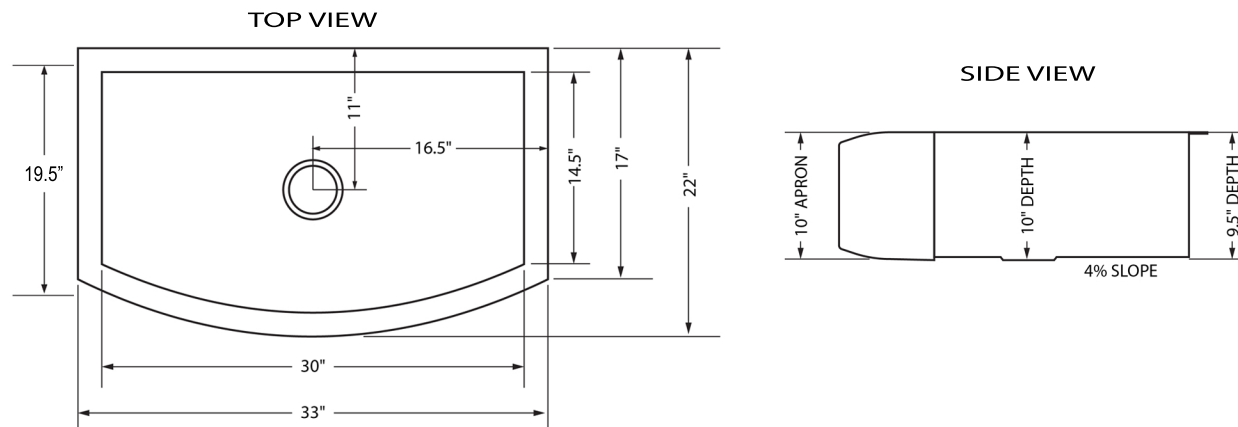

Brightwork Collection

Hand-Hammered Stainless Steel Farmhouse Apron Sink

MODEL:
FSSH3322

Overall Dimensions	Interior Bowl	Apron Height	Bowl Depth	Drain Dimensions
33" x 22" x 10"	30" X 14.5" SIDES 30" X 19.5" FRONT	10 "	9.5" - 10"	3.5" Opening

Please Be Advised

- (Nominal Dimensions*) Actual Dimensions may vary by 1/4"
- Template Not included
- Apron Base Cabinet Required - Minimum 36" recommended

FEATURES

- Premium 18 Gauge Stainless Steel Apron
- Hand Hammered Exterior Apron Front and Interior Bowl
- Limited Lifetime Warranty
- Drain is not included with sink