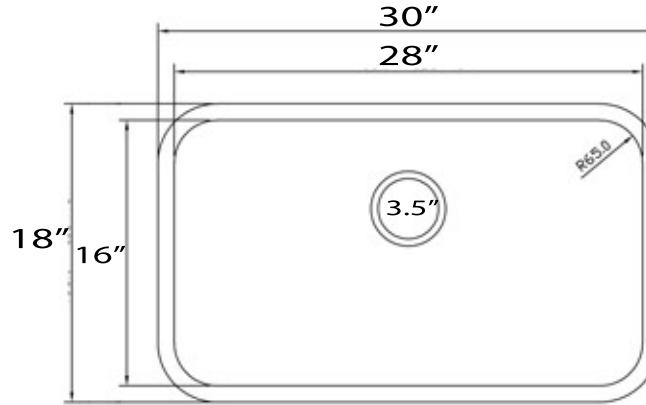

**Sconset Collection**  
 Premium 16 Gauge Stainless Steel  
 Undermount Kitchen Sink

MODEL:  
**NS3018-9-16**

Overall Dimensions	Interior Bowl	Bowl Depth	Bottom Grid	Drain Opening
30" x 18" x 9"	28" x 16"	9"	Included	3.5" Drain Included