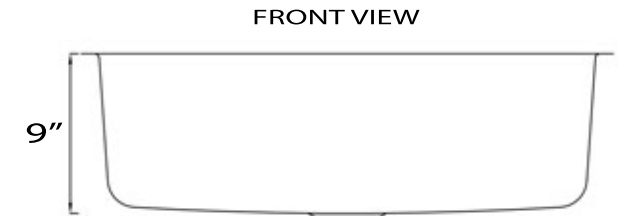

**Sconset Collection**  
 Premium 16 Gauge Stainless Steel  
 Undermount Kitchen Sink

MODEL:  
**NS3018-9-16**

Overall Dimensions	Interior Bowl	Bowl Depth	Bottom Grid	Drain Opening
30" x 18" x 9"	28" x 16"	9"	Included	3.5" Drain Included