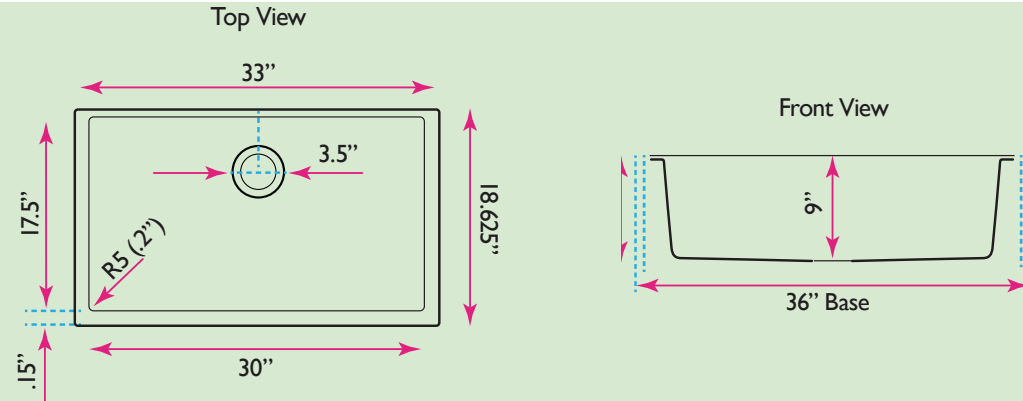

Plymouth Collection

33 Inch Single Bowl Undermount
Granite Composite Kitchen Sink

model:

PR3320-W-UM

Nantucket
S I N K S

www.NantucketSinksUSA.com
info@nantucketsinksusa.com

SPECS

OVERALL DIMENSIONS	INTERIOR BOWL	INTERIOR BOWL DEPTH	DRAIN DIMENSIONS	BOTTOM GRID
33" x 18.625"	30" x 17.5"	9"	3.5" Drain Opening	N/A