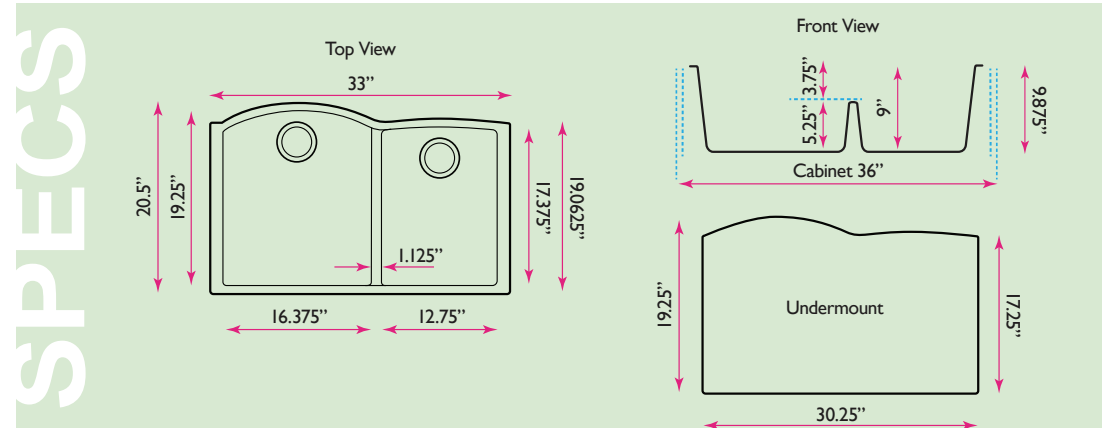

Plymouth Collection

33 Inch Single Bowl Undermount
Granite Composite Kitchen Sink

model:

PR6040-W-UM

Nantucket
SINKS

www.NantucketSinksUSA.com
info@nantucketsinksusa.com

OVERALL DIMENSIONS	INTERIOR BOWLS	BOWL DEPTH	DRAIN DIMENSIONS	BOTTOM GRID
33" x 20.5"	19.25" x 16.375" Large 17.375" x 12.75" Small	9"	3.5" Standard Opening	Not Included