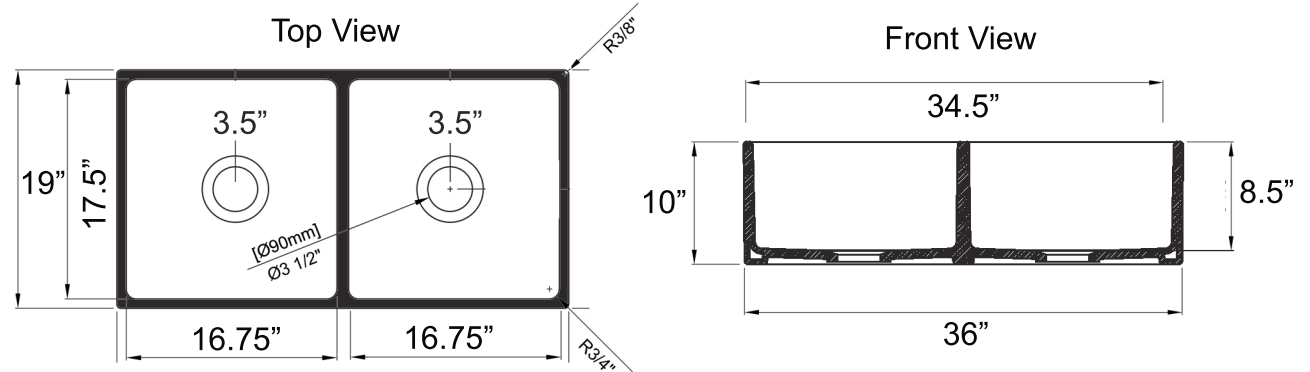

Cape Collection

Premium Fireclay Farmhouse Apron Sink

Nantucket

S I N K S

model:

T-FCFS36-DBL

www.NantucketSinksUSA.com
info@nantucketsinksusa.com

OVERALL DIMENSIONS	INTERIOR BOWL	APRON HEIGHT	INTERIOR BOWL DEPTH	DRAIN DIMENSIONS
36" x 19" x 10"	16.75" x 17.5" each	10"	8.5"	3.5" Opening

FEATURES:

- Fireclay Double Bowl Farmhouse Apron Sink
- Template Not Included
- Very Heavy 2 Person Lift Recommended
- Limited Warranty
- Includes Drains & Grids
- Nominal Dimensions, actual may vary up to .25"
- Apron base cabinet required