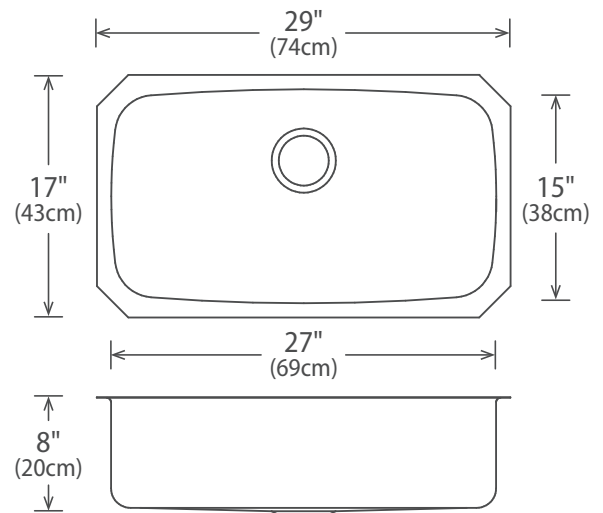

**Features**

- Brushed Satin Finish
- 18 gauge 18/8
- 29" x 17" x 8"
- Minimum Cabinet Size: 30" (76 cm)
- Sound Deadening Pads

**Stainless Steel Strainer**  
All Novanni Elite sinks with a 3½" drain opening include an all metal stainless steel strainer. The distinctive Novanni crumb cup with snowflake pattern features a conical design with a superior tight seal. A metal tail piece is included.

Novanni Elite sinks have less tapered corners on the sink bottom to allow for more usable space.