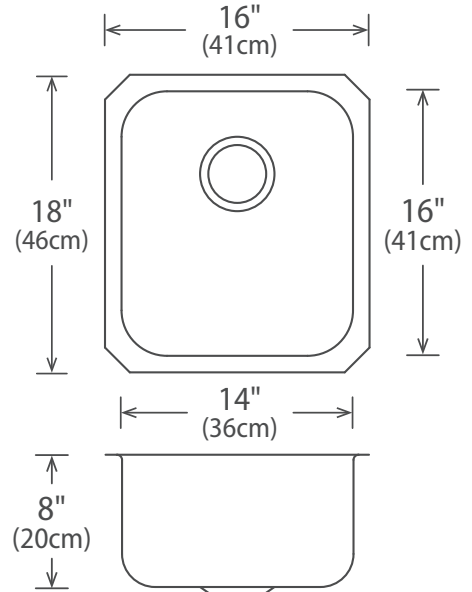

**Features**

- Brushed Satin Finish
- 18 gauge
- 16" x 18" x 8"
- Minimum Cabinet Size: 18" (46 cm)
- Sound Deadening Pads

**Stainless Steel Strainer**  
All Novanni Elite sinks with a 3½" drain opening include an all metal stainless steel strainer. The distinctive Novanni crumb cup with snowflake pattern features a conical design with a superior tight seal. A metal tail piece is included.

Novanni Elite sinks have less tapered corners on the sink bottom to allow for more usable space.