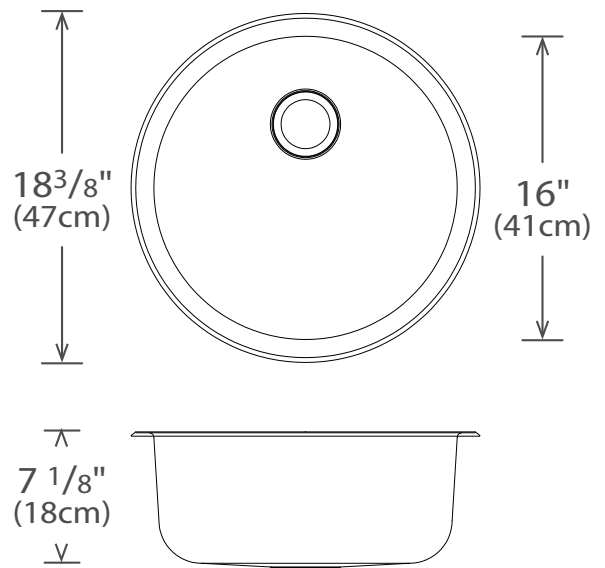

### Features

- Brushed Satin Finish
- 18 gauge 18/8
- 18 3/8" x 18 3/8" x 7 1/8"
- Minimum Cabinet Size: 24" (61 cm)
- Sound Deadening Pads
- Simply add silicone to rim and secure in place until silicone cures.

**Stainless Steel Strainer**  
All Novanni Elite sinks with a 3 1/2" drain opening include an all metal stainless steel strainer. The distinctive Novanni crumb cup with snowflake pattern features a conical design with a superior tight seal.