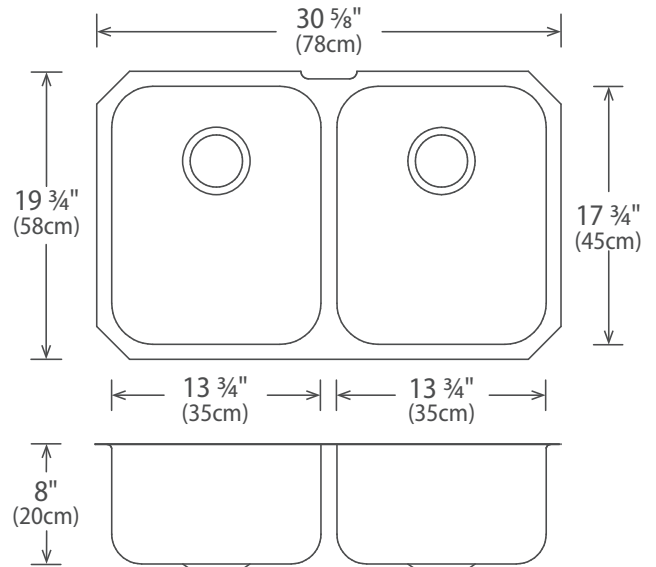

Features

- Brushed Satin Finish
- 18 gauge
- 30 5/8" x 19 3/4" x 8"
- Minimum Cabinet Size: 33" (84 cm)
- Sound Deadening Pads

Stainless Steel Strainer
All Novanni Elite sinks with a 3 1/2" drain opening include an all metal stainless steel strainer. The distinctive Novanni crumb cup with snowflake pattern features a conical design with a superior tight seal.

Novanni Elite sinks have less tapered corners on the sink bottom to allow for more usable space.