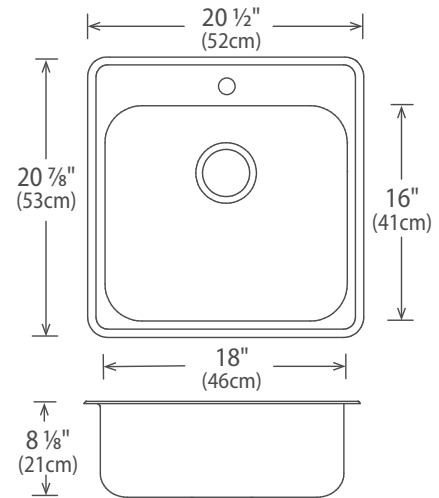

Single Bowl Drop In

Features

- Brushed Satin Finish
- 18 gauge
- 20 1/2" x 20 7/8" x 7 1/8", 8 1/8" (shown) or 9 1/8"
- Minimum Cabinet Size: 21" (53 cm)
- Sound Deadening Pads
- Raised rim helps protect against water damage to the countertop
- Available hole drillings: 1, 3, 4 and custom

Off-the-Bowl clips for ease of installation.

Inset: Hold down

Off-the-Bowl Clips

Stainless Steel Strainer
All Novanni Elite sinks with a 3 1/2" drain opening include an all metal stainless steel strainer. The distinctive Novanni crumb cup with snowflake pattern features a conical design with a superior tight seal. A metal tail piece is included.