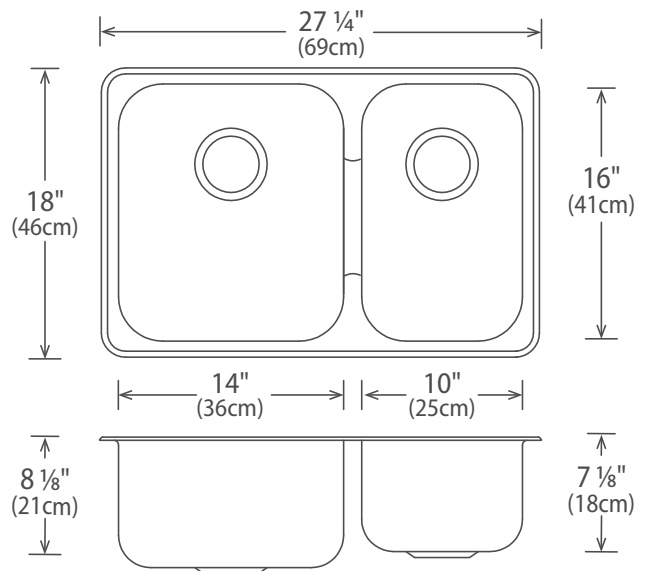

Features

- Brushed Satin Finish
- 18 gauge
- 27 1/4" x 18" x 8 1/8" & 7 1/8"
- Minimum Cabinet Size: 30" (76 cm)
- Sound Deadening Pads

Stainless Steel Strainer
All Novanni Elite sinks with a 3 1/2" drain opening include an all metal stainless steel strainer. The distinctive Novanni crumb cup with snowflake pattern features a conical design with a superior tight seal. A metal tail piece is included.

Novanni Elite sinks have less tapered corners on the sink bottom to allow for more usable space.