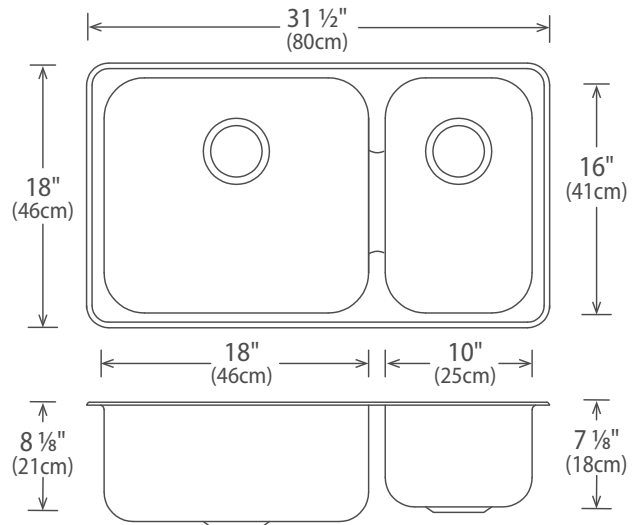

Features

- Brushed Satin Finish
- 18 gauge
- 31 1/2" x 18" x 8 1/8" & 7 1/8"
- Minimum Cabinet Size: 33" (84 cm)
- Sound Deadening Pads

Stainless Steel Strainer
All Novanni Elite sinks with a 3 1/2" drain opening include an all metal stainless steel strainer. The distinctive Novanni crumb cup with snowflake pattern features a conical design with a superior tight seal. A metal tail piece is included.

Novanni Elite sinks have less tapered corners on the sink bottom to allow for more usable space.