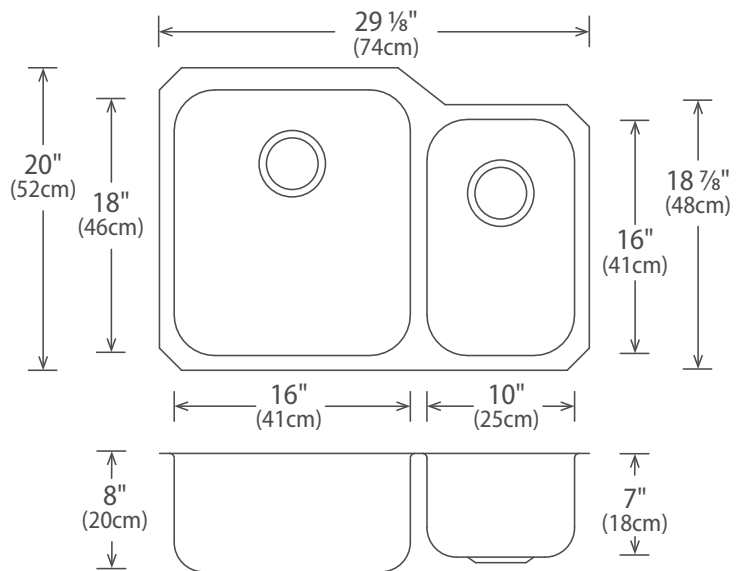

Features

- Brushed Satin Finish
- 18 gauge
- 29 1/8" x 20" x 8" & 7"
- Minimum Cabinet Size: 33" (84 cm)
- Sound Deadening Pads

Stainless Steel Strainer
All Novanni Elite sinks with a 3 1/2" drain opening include an all metal stainless steel strainer. The distinctive Novanni crumb cup with snowflake pattern features a conical design with a superior tight seal. A metal tail piece is included.

Novanni Elite sinks have less tapered corners on the sink bottom to allow for more usable space.