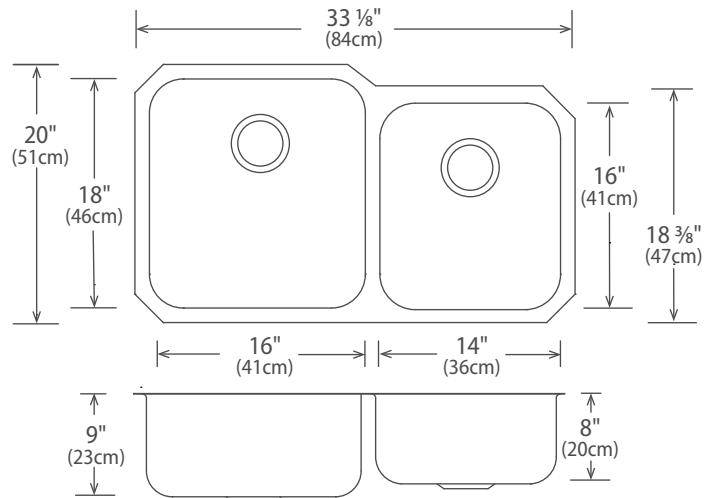

Features

- Brushed Satin Finish
- 18 gauge
- 33 1/8" x 20" x 9" & 8"
- Minimum Cabinet Size: 33" (84 cm)
- Sound Deadening Pads

Stainless Steel Strainer
All Novanni Elite sinks with a 3 1/2" drain opening include an all metal stainless steel strainer. The distinctive Novanni crumb cup with snowflake pattern features a conical design with a superior tight seal. A metal tail piece is included.

Novanni Elite sinks have less tapered corners on the sink bottom to allow for more usable space.