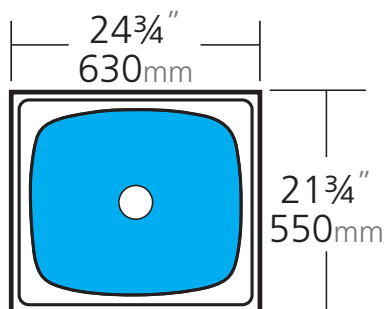

470-1R

Laundry Collection

Oliveri®