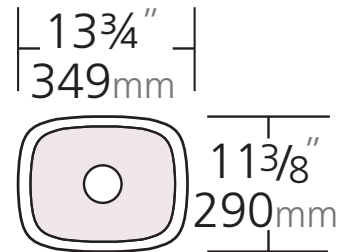

485U

Adelaide Collection

Oliveri®