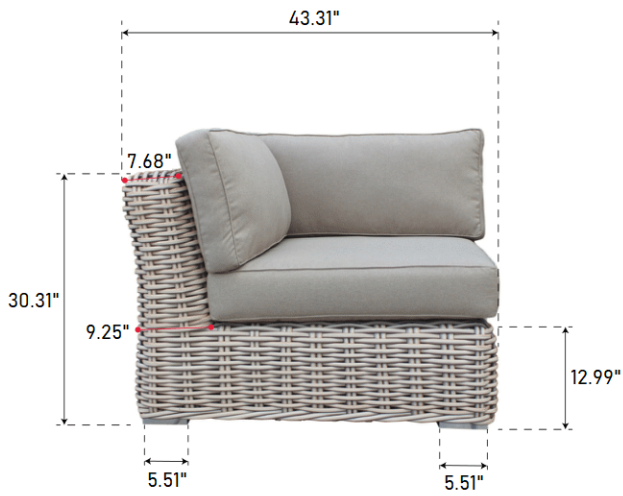

SPECIFICATIONS

Single Sofa: 39.37" x 43.31" x 30.32"

Left / Right Sofa: 58.27" x 43.31" x 30.32"

SPECIFICATIONS

Middle Sofa: 27.56" x 43.31" x 30.32"

Corner Sofa: 43.31" x 43.31" x 30.32"

Table: 43.31" x 25.59" x 13.78"