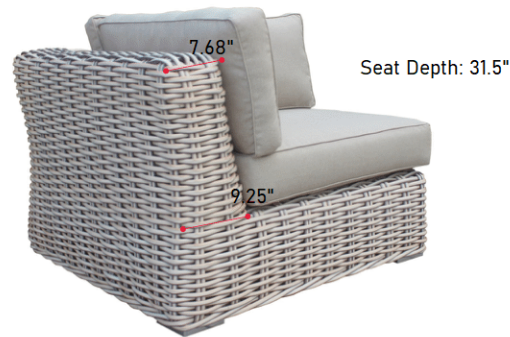

SPECIFICATIONS

Single Sofa: 39.37" x 43.31" x 30.32"

Left / Right Sofa: 58.27" x 43.31" x 30.32"

SPECIFICATIONS

Middle Sofa: 27.56" x 43.31" x 30.32"

Corner Sofa: 43.31" x 43.31" x 30.32"

Table: 43.31" x 25.59" x 13.78"