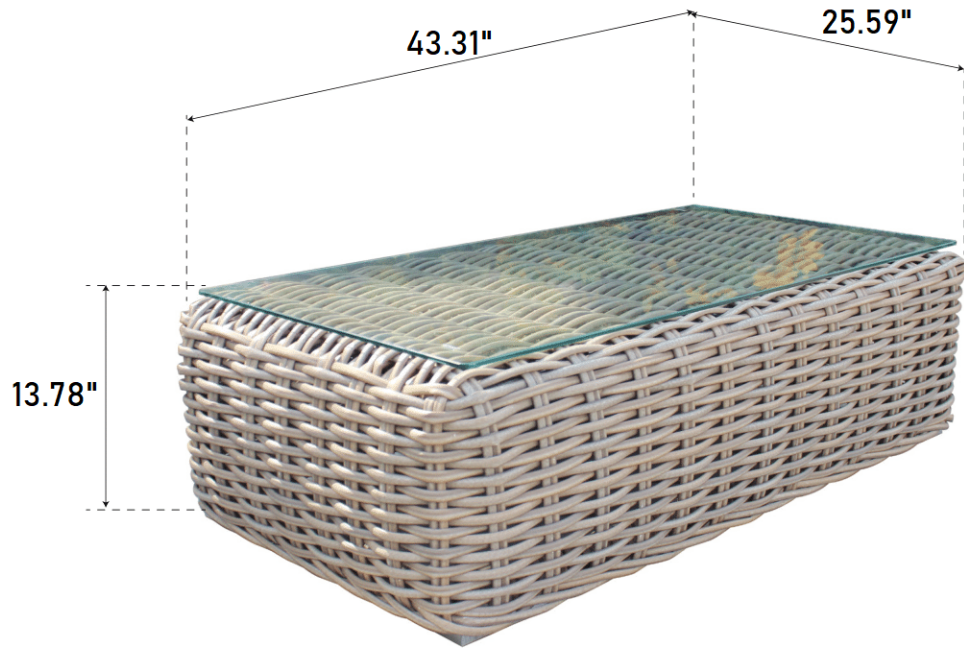

SPECIFICATIONS

Single Sofa: 39.37" x 43.31" x 30.32"

Left / Right Sofa: 58.27" x 43.31" x 30.32"

SPECIFICATIONS

Middle Sofa: 27.56" x 43.31" x 30.32"

Corner Sofa: 43.31" x 43.31" x 30.32"

Table: 43.31" x 25.59" x 13.78"