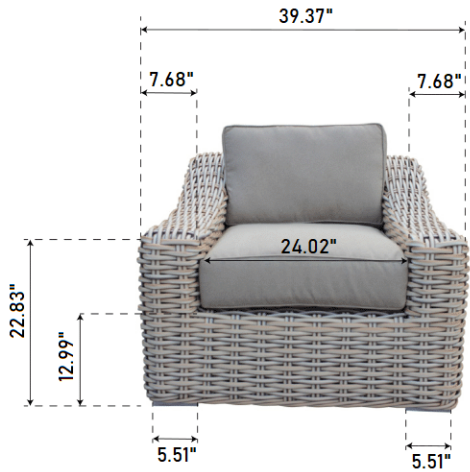

SPECIFICATIONS

Single Sofa: 39.37" x 43.31" x 30.32"

Left / Right Sofa: 58.27" x 43.31" x 30.32"

SPECIFICATIONS

Middle Sofa: 27.56" x 43.31" x 30.32"

Corner Sofa: 43.31" x 43.31" x 30.32"

Table: 43.31" x 25.59" x 13.78"