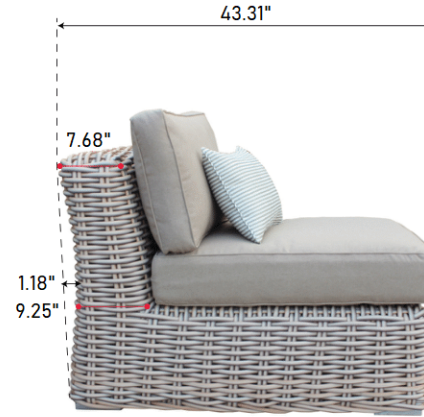

SPECIFICATIONS

Single Sofa: 39.37" x 43.31" x 30.32"

Left / Right Sofa: 58.27" x 43.31" x 30.32"

SPECIFICATIONS

Middle Sofa: 27.56" x 43.31" x 30.32"

Corner Sofa: 43.31" x 43.31" x 30.32"

Table: 43.31" x 25.59" x 13.78"