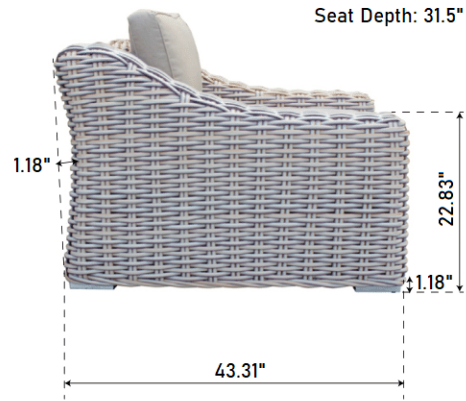

SPECIFICATIONS

Single Sofa: 39.37" x 43.31" x 30.32"

Left / Right Sofa: 58.27" x 43.31" x 30.32"

SPECIFICATIONS

Middle Sofa: 27.56" x 43.31" x 30.32"

Corner Sofa: 43.31" x 43.31" x 30.32"

Table: 43.31" x 25.59" x 13.78"