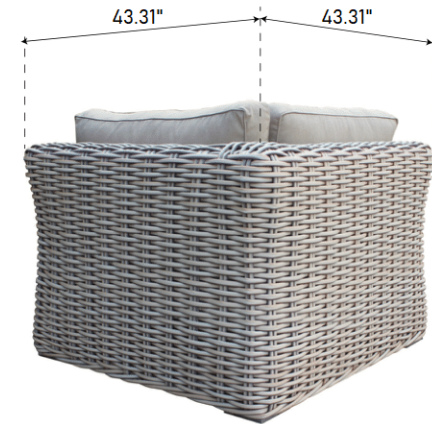

SPECIFICATIONS

Single Sofa: 39.37" x 43.31" x 30.32"

Left / Right Sofa: 58.27" x 43.31" x 30.32"

SPECIFICATIONS

Middle Sofa: 27.56" x 43.31" x 30.32"

Corner Sofa: 43.31" x 43.31" x 30.32"

Table: 43.31" x 25.59" x 13.78"