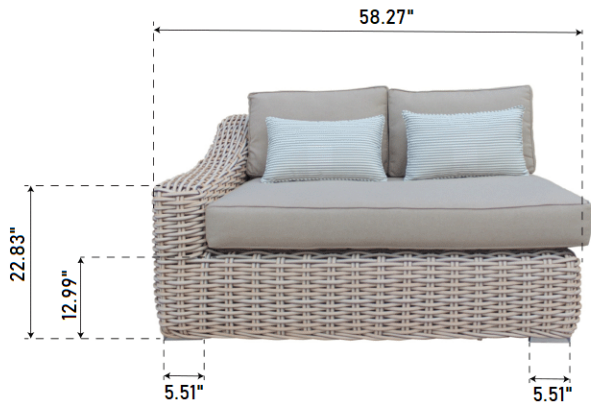

SPECIFICATIONS

Single Sofa: 39.37" x 43.31" x 30.32"

Left / Right Sofa: 58.27" x 43.31" x 30.32"

SPECIFICATIONS

Middle Sofa: 27.56" x 43.31" x 30.32"

Corner Sofa: 43.31" x 43.31" x 30.32"

Table: 43.31" x 25.59" x 13.78"