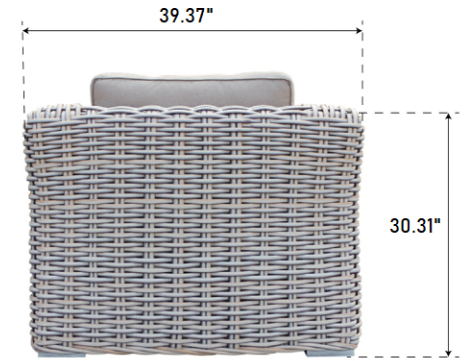

SPECIFICATIONS

Single Sofa: 39.37" x 43.31" x 30.32"

Left / Right Sofa: 58.27" x 43.31" x 30.32"

SPECIFICATIONS

Middle Sofa: 27.56" x 43.31" x 30.32"

Corner Sofa: 43.31" x 43.31" x 30.32"

Table: 43.31" x 25.59" x 13.78"