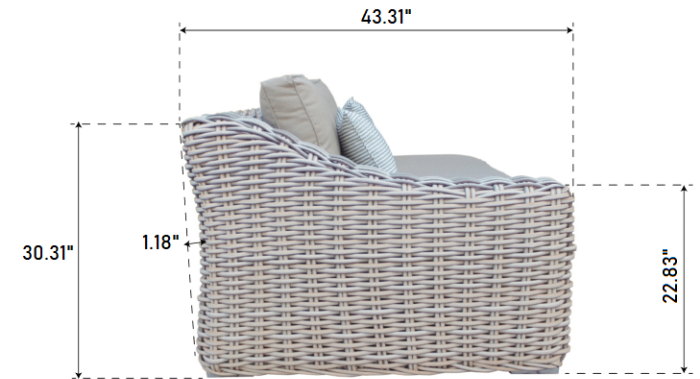

SPECIFICATIONS

Single Sofa: 39.37" x 43.31" x 30.32"

Left / Right Sofa: 58.27" x 43.31" x 30.32"

SPECIFICATIONS

Middle Sofa: 27.56" x 43.31" x 30.32"

Corner Sofa: 43.31" x 43.31" x 30.32"

Table: 43.31" x 25.59" x 13.78"