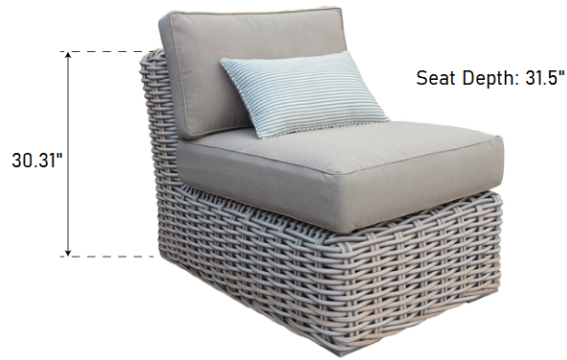

SPECIFICATIONS

Single Sofa: 39.37" x 43.31" x 30.32"

Left / Right Sofa: 58.27" x 43.31" x 30.32"

SPECIFICATIONS

Middle Sofa: 27.56" x 43.31" x 30.32"

Corner Sofa: 43.31" x 43.31" x 30.32"

Table: 43.31" x 25.59" x 13.78"