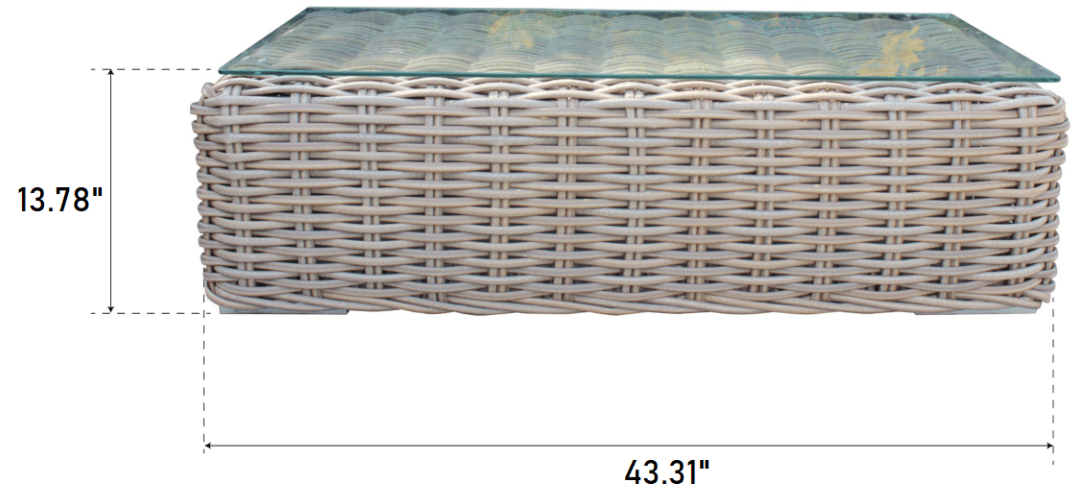

SPECIFICATIONS

Single Sofa: 39.37" x 43.31" x 30.32"

Left / Right Sofa: 58.27" x 43.31" x 30.32"

SPECIFICATIONS

Middle Sofa: 27.56" x 43.31" x 30.32"

Corner Sofa: 43.31" x 43.31" x 30.32"

Table: 43.31" x 25.59" x 13.78"