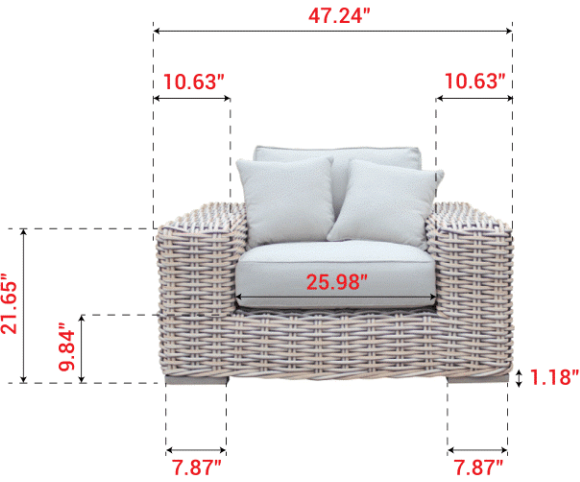

SPECIFICATIONS

OAAN-R03-WH-R-LUX

Single Sofa: **47.24" x 40.16" x 27.17"**

Triple Sofa: **86.61" x 43.31" x 27.17"**

Table: 43.31" x 25.6" x 13.78"