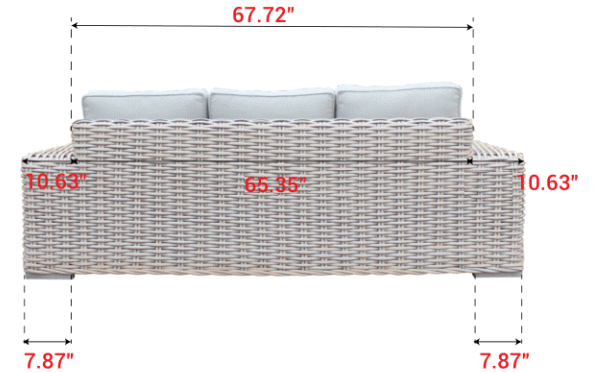

SPECIFICATIONS

OAAN-R03-WH-R-LUX

Single Sofa: **47.24" x 40.16" x 27.17"**

Triple Sofa: **86.61" x 43.31" x 27.17"**

Table: 43.31" x 25.6" x 13.78"