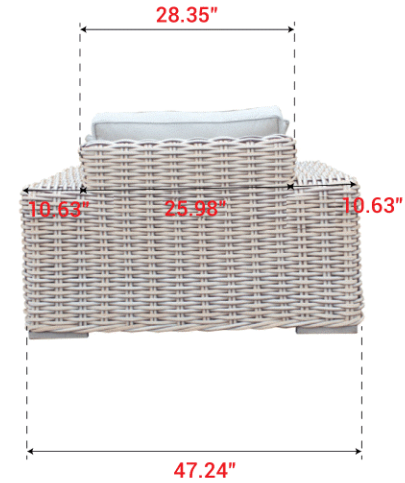

SPECIFICATIONS

OAAN-R03-WH-R-LUX

Single Sofa: **47.24" x 40.16" x 27.17"**

Triple Sofa: **86.61" x 43.31" x 27.17"**

Table: 43.31" x 25.6" x 13.78"