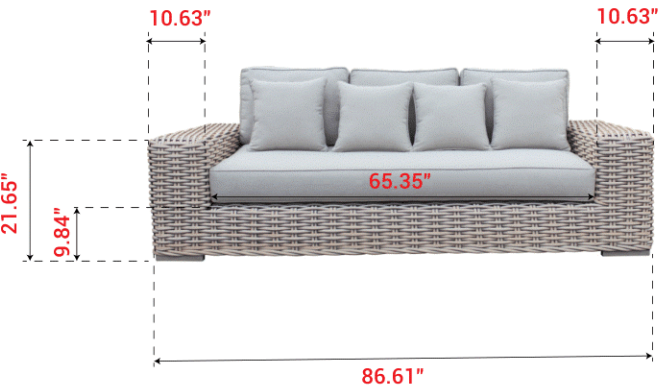

SPECIFICATIONS

OAAN-R03-WH-R-LUX

Single Sofa: **47.24" x 40.16" x 27.17"**

Triple Sofa: **86.61" x 43.31" x 27.17"**

Table: 43.31" x 25.6" x 13.78"