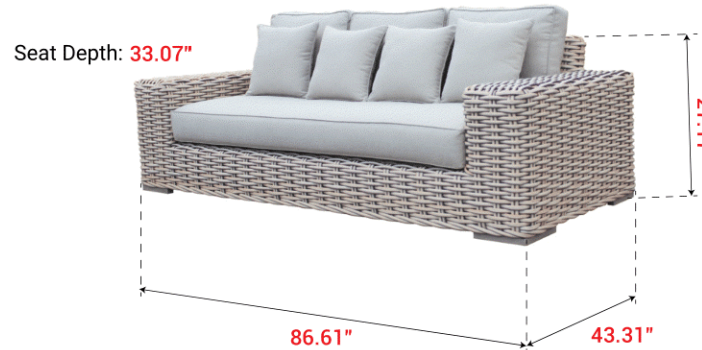

SPECIFICATIONS

OAAN-R03-WH-R-LUX

Single Sofa: **47.24" x 40.16" x 27.17"**

Triple Sofa: **86.61" x 43.31" x 27.17"**

Table: 43.31" x 25.6" x 13.78"