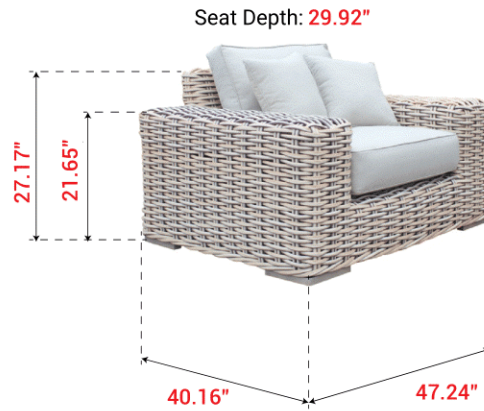

SPECIFICATIONS

OAAN-R03-WH-R-LUX

Single Sofa: **47.24" x 40.16" x 27.17"**

Triple Sofa: **86.61" x 43.31" x 27.17"**

Table: 43.31" x 25.6" x 13.78"