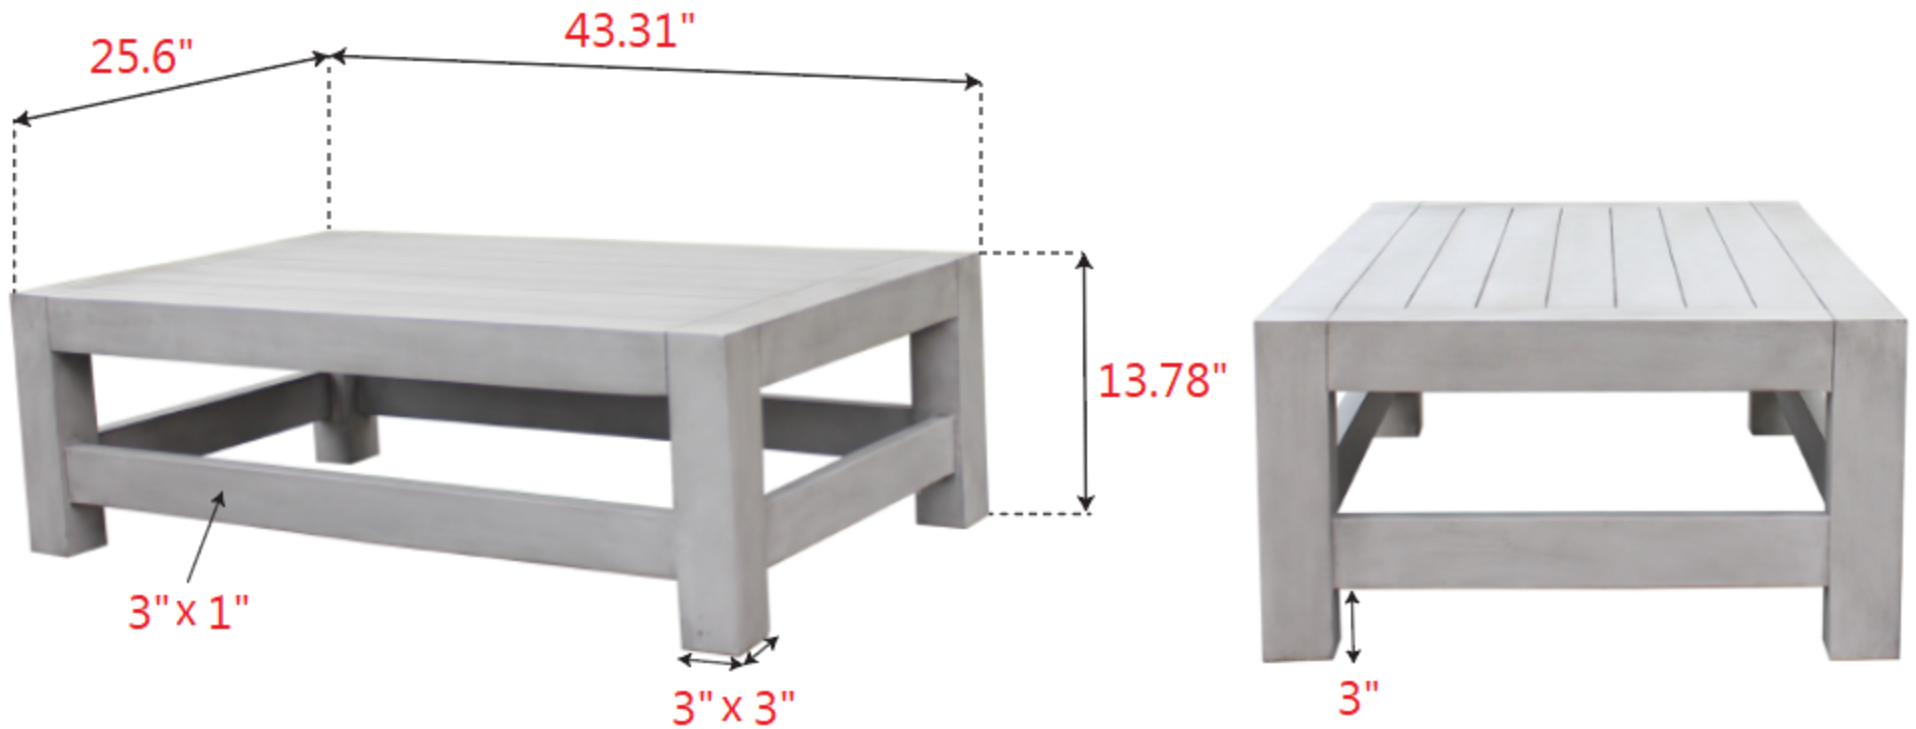

SPECIFICATIONS

OAAN-R03-WH-R-LUX

Single Sofa: **47.24" x 40.16" x 27.17"**

Triple Sofa: **86.61" x 43.31" x 27.17"**

Table: 43.31" x 25.6" x 13.78"